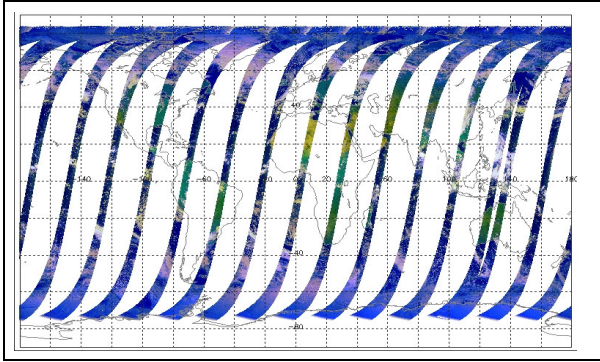

Browse Map

Map of browse products for: 17-Sep-07