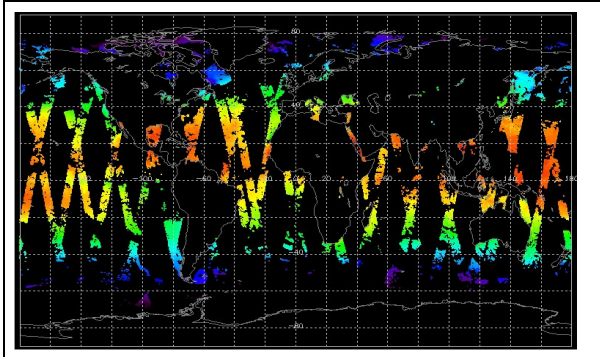

Comments: None

Meteo Map

Map of meteo products for: 17-Sep-07