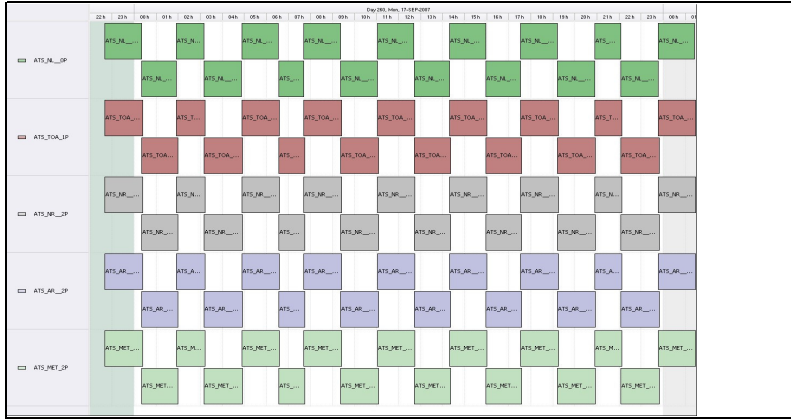

DPQC Daily Check of AATSR Data 17-Sep-07 VEGA

Previous Instrument Operational Events		Upcoming Instrument Operational Events	
12-Sep-07	Nothing planned	17-Sep-07	Nothing planned
13-Sep-07	Nothing planned	18-Sep-07	Nothing planned
14-Sep-07	Nothing planned	19-Sep-07	Nothing planned
15-Sep-07	Nothing planned	20-Sep-07	Nothing planned
16-Sep-07	Nothing planned	21-Sep-07	Nothing planned

Daily Gantt Chart

Comments:

FLAGS

Meteo Products

Total # Products: **16**
Server Availability: **Nominal**

Comments:

Browse Products

Source: **DDS**

Comments:

Instrument Health

Daily

FLAG
FLAG
FLAG
FLAG
FLAG
FLAG
FLAG
FLAG
FLAG

Weekly

Out of date by: **29 days**

Report Date: **20-Aug-07**

Anomalies: