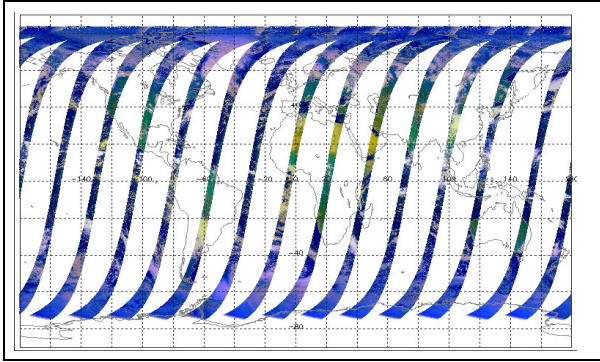

Browse Map

Map of browse products for: 16-Sep-07