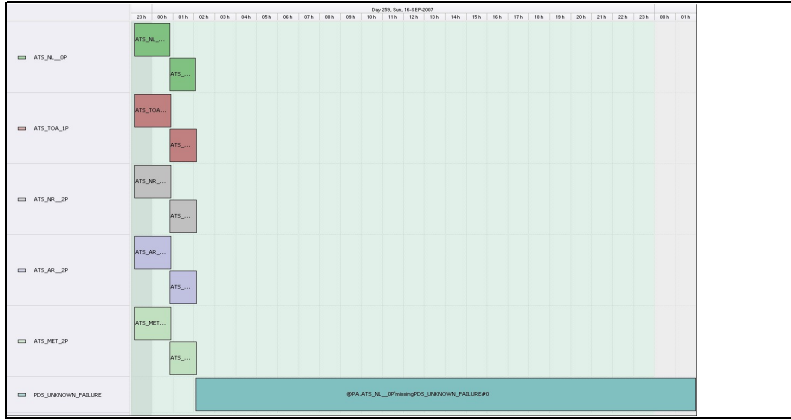

DPQC Daily Check of AATSR Data 16-Sep-07

Previous Instrument Operational Events		Upcoming Instrument Operational Events	
11-Sep-07	Nothing planned	16-Sep-07	Nothing planned
12-Sep-07	Nothing planned	17-Sep-07	Nothing planned
13-Sep-07	Nothing planned	18-Sep-07	Nothing planned
14-Sep-07	Nothing planned	19-Sep-07	Nothing planned
15-Sep-07	Nothing planned	20-Sep-07	Nothing planned

Daily Gantt Chart

Comments All data missing after ~0200h

FLAGS

FLAG

Meteo Products

Data acquisition date: **16-Sep-07**   Inspection date: **17-Sep-07**

Total # Products: **15**
Server Availability: **Nominal**

Comments None

Browse Products

Source: **DDS**

Comments None

Instrument Health

Daily

FLAG
FLAG
FLAG
FLAG
FLAG
FLAG
FLAG

Weekly

Out of date by: **28 days**

Report Date: **20-Aug-07**

Anomalies (See 'Worst' plus data for several weeks. Most orbits above 200p orbit with some as high as 340p orbit.)