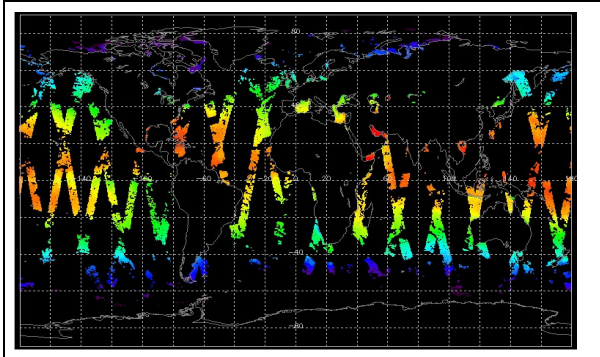

Comments None

Meteo Map

Map of meteo products for: 16-Sep-07