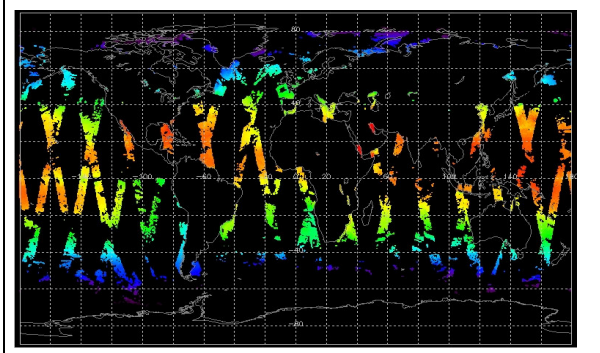

Comments None

Meteo Map

Map of meteo products for: 15-Sep-07