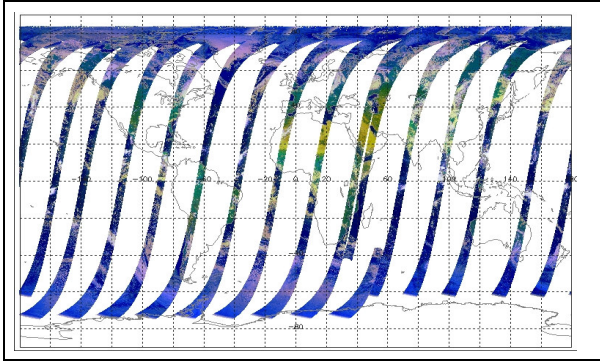

Browse Map

Map of browse products for: 15-Sep-07