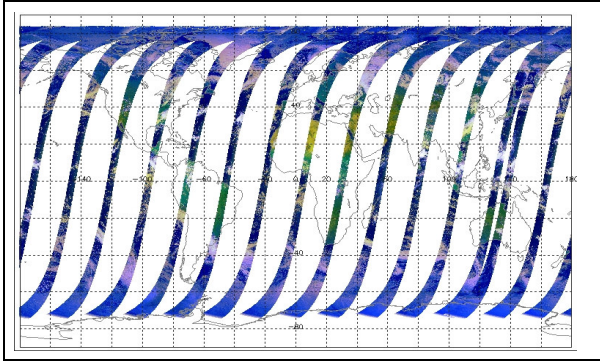

Browse Map

Map of browse products for: 14-Sep-07