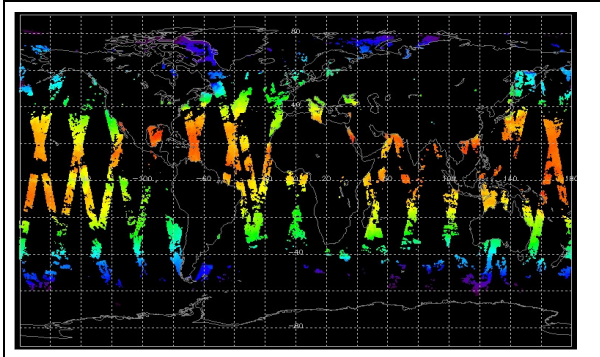

Comments: None

Meteo Map

Map of meteo products for: 14-Sep-07