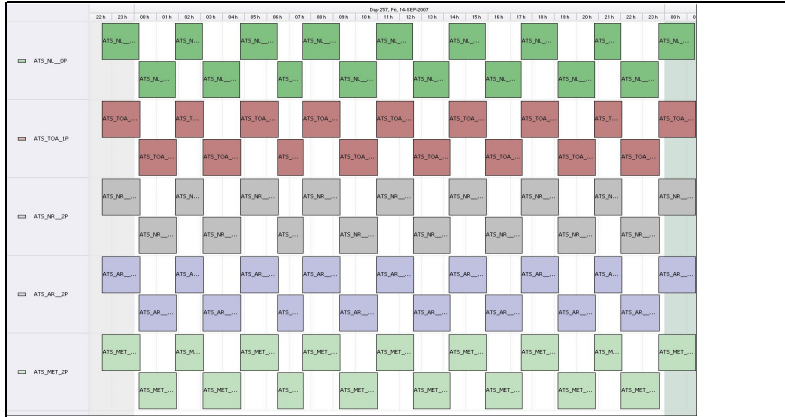

DPQC Daily Check of AATSR Data 14-Sep-07 VEGA

Previous Instrument Operational Events		Upcoming Instrument Operational Events	
09-Sep-07	Nothing planned	14-Sep-07	Nothing planned
10-Sep-07	Nothing planned	15-Sep-07	Nothing planned
11-Sep-07	Nothing planned	16-Sep-07	Nothing planned
12-Sep-07	Nothing planned	17-Sep-07	Nothing planned
13-Sep-07	Nothing planned	18-Sep-07	Nothing planned

Daily Gantt Chart

Comments:

FLAGS

Meteo Products

Total # Products: **16**
Server Availability: **Nominal**

Comments:

Browse Products

Source: **DDS**

Comments:

FLAG

Instrument Health

Daily

FLAG
FLAG
FLAG
FLAG
FLAG
FLAG
FLAG
FLAG
FLAG
FLAG
FLAG

Weekly

Out of date by: **28 days**

Report Date: **20-Aug-07**

Anomalies: