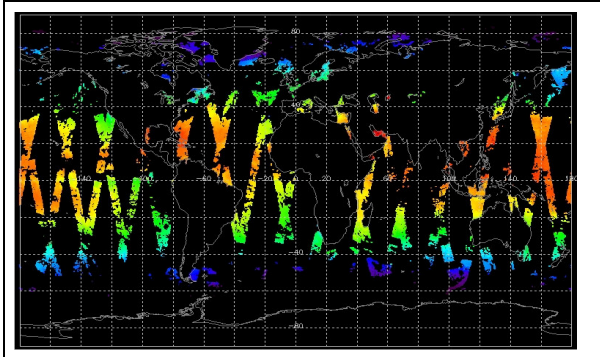

Comments: None

Meteo Map

Map of meteo products for: 13-Sep-07