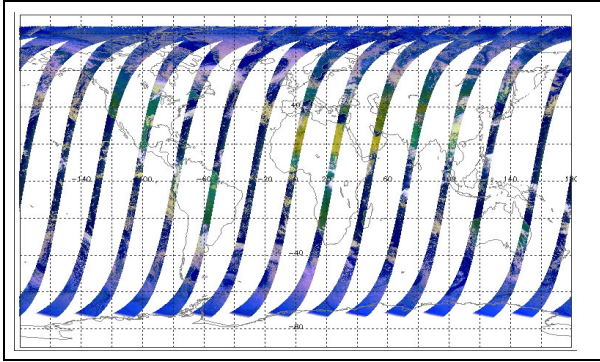

Browse Map

Map of browse products for: 13-Sep-07