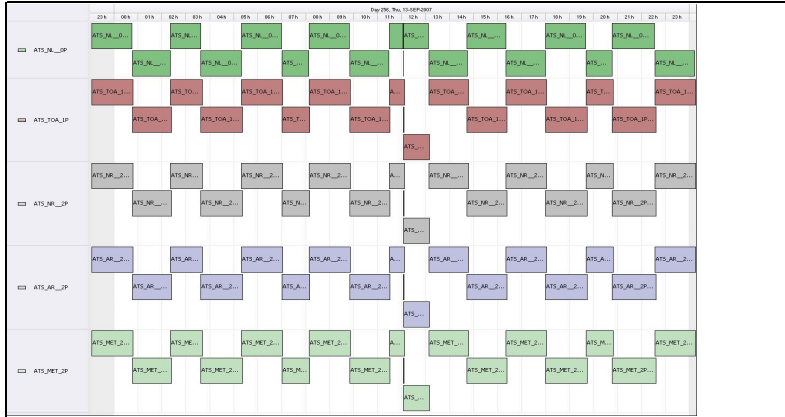

DPQC Daily Check of AATSR Data 13-Sep-07 VEGA

Previous Instrument Operational Events	Upcoming Instrument Operational Events
08-Sep-07 Nothing planned	13-Sep-07 Nothing planned
09-Sep-07 Nothing planned	14-Sep-07 Nothing planned
10-Sep-07 Nothing planned	15-Sep-07 Nothing planned
11-Sep-07 Nothing planned	16-Sep-07 Nothing planned
12-Sep-07 Nothing planned	17-Sep-07 Nothing planned

Daily Gantt Chart

Comments None

FLAGS

Meteo Products

Total # Products: 17
Server Availability: Nominal

Comments None

Browse Products

Source DDS

Comments None

Instrument Health

Daily

Weekly

Out of date by: 25 days

Report Date 20-Aug-07

Anomalies (See 'Worst' plus tabs for several weeks. Most orbits above 200yr-old with some as high as 340yr-old.)