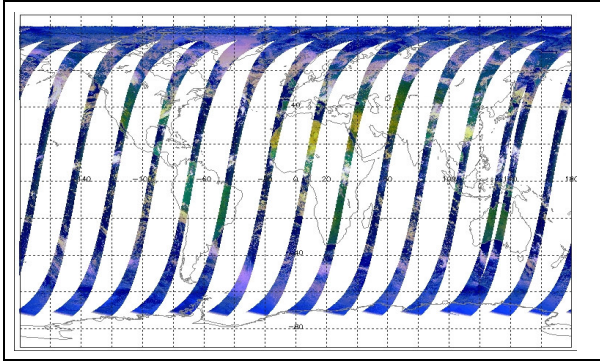

Browse Map

Map of browse products for: 11-Sep-07