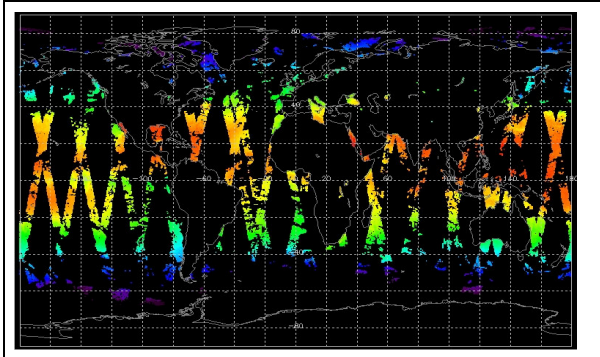

Comments: None

Meteo Map

Map of meteo products for: 11-Sep-07