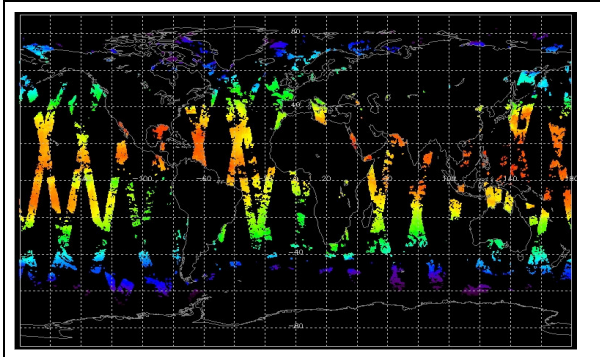

Comments: None

Meteo Map

Map of meteo products for: 08-Sep-07