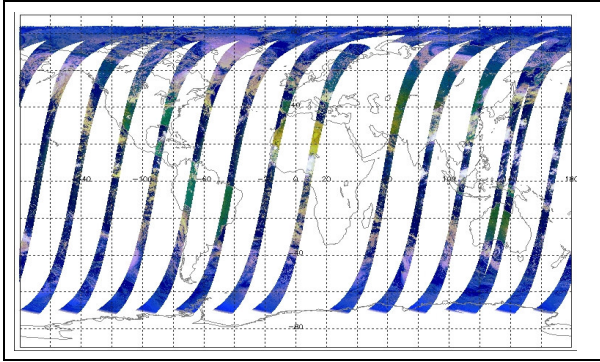

Browse Map

Map of browse products for: 08-Sep-07