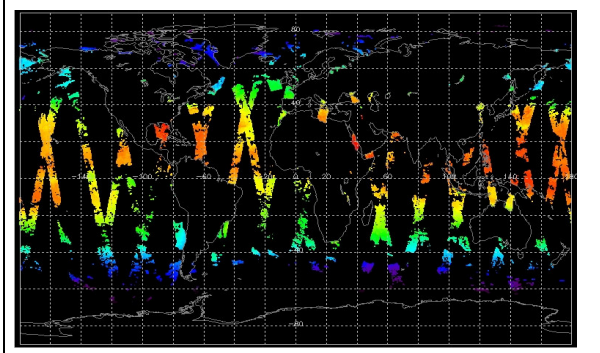

Comments: None

Meteo Map

Map of meteo products for: 05-Sep-07