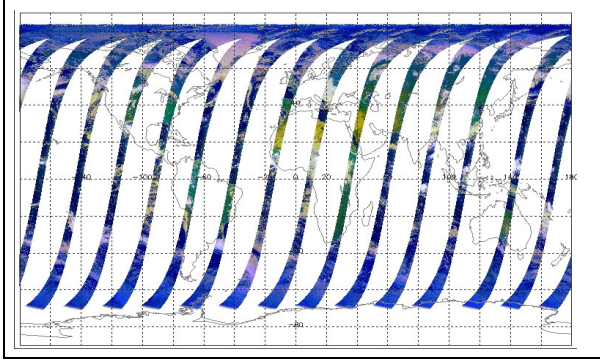

Browse Map

Map of browse products for: 05-Sep-07