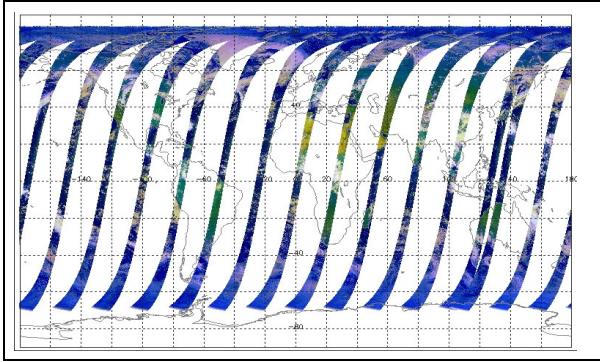

Browse Map

Map of browse products for: 04-Sep-07