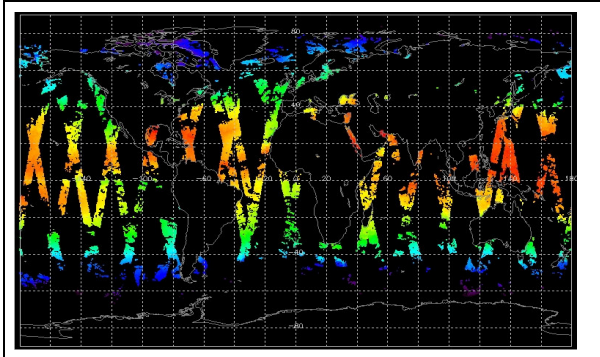

Comments None

Meteo Map

Map of meteo products for: 04-Sep-07