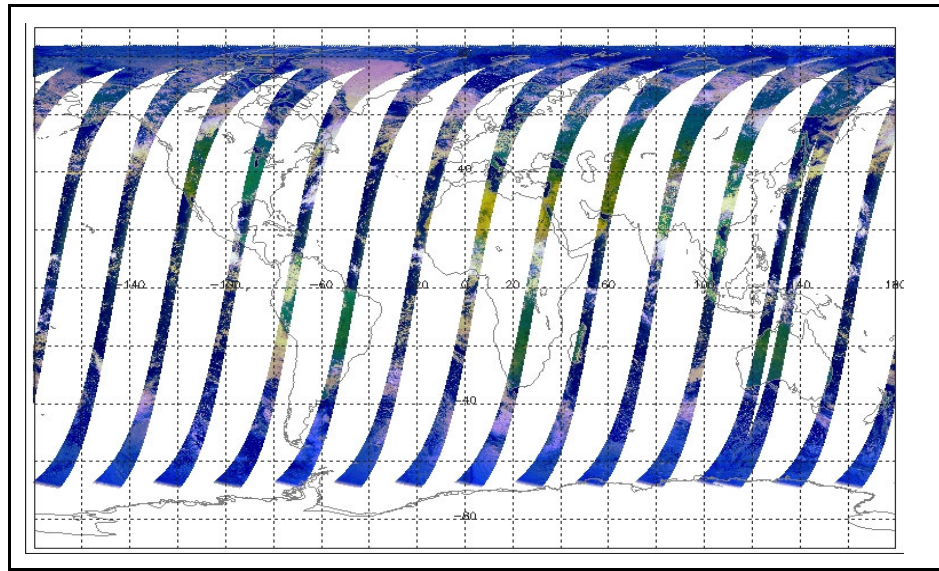

Browse Map

Map of browse products for: 01-Sep-07

Comments

Meteo Map

Map of meteo products for: 01-Sep-07

Comments

NB: METEO products are downloaded early morning, while their existence on the server is checked late morning which may explain inconsistencies between the above METEO map and the number of stated products