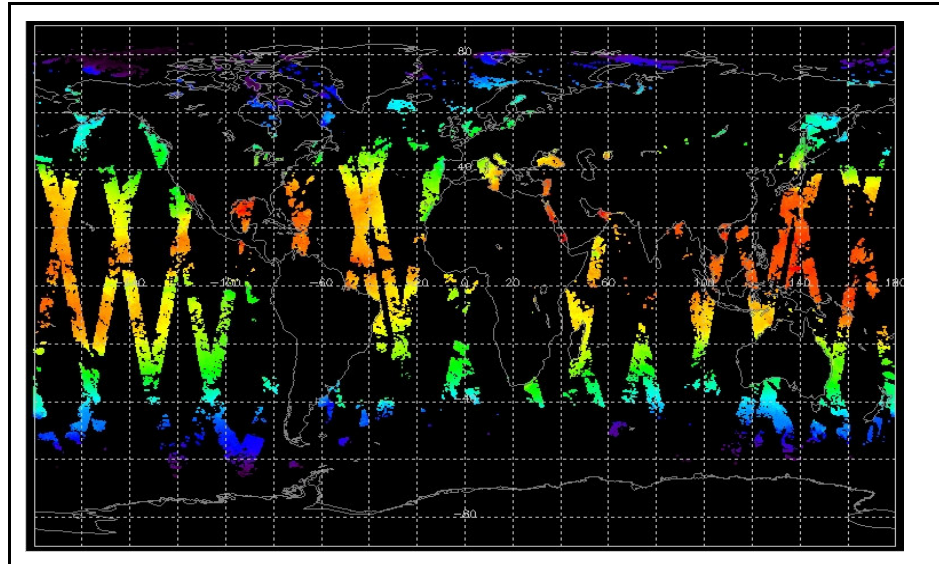

Browse Map

Map of browse products for: 01-Sep-07

Comments

Meteo Map

Map of meteo products for: 01-Sep-07

Comments

NB: METEO products are downloaded early morning, while their existence on the server is checked late morning which may explain inconsistencies between the above METEO map and the number of stated products