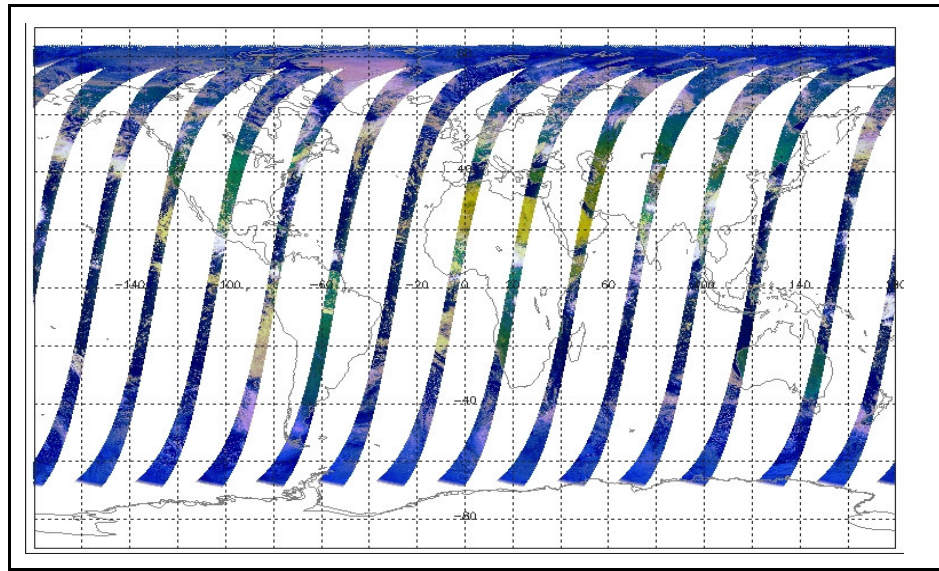

Report Date: 20-Aug-07

Anomalies: Jitter: Worst jitter-rate for several weeks. Most orbits above 200/orbit with some as high as 340/orbit.

Browse Map

Map of browse products for: 31-Aug-07

Comments

Meteo Map