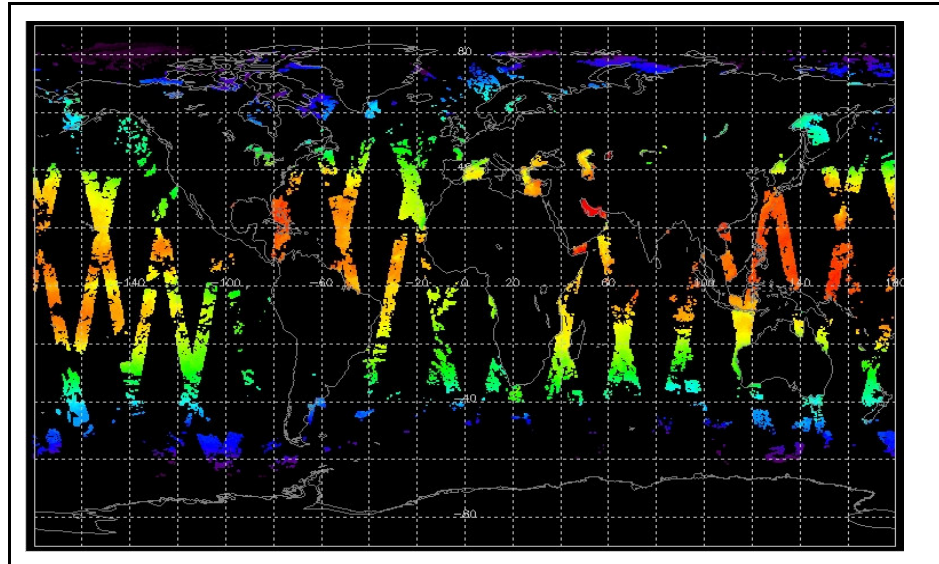

Comments

NB: METEO products are downloaded early morning, while their existence on the server is checked late morning which may explain inconsistencies between the above METEO map and the number of stated products