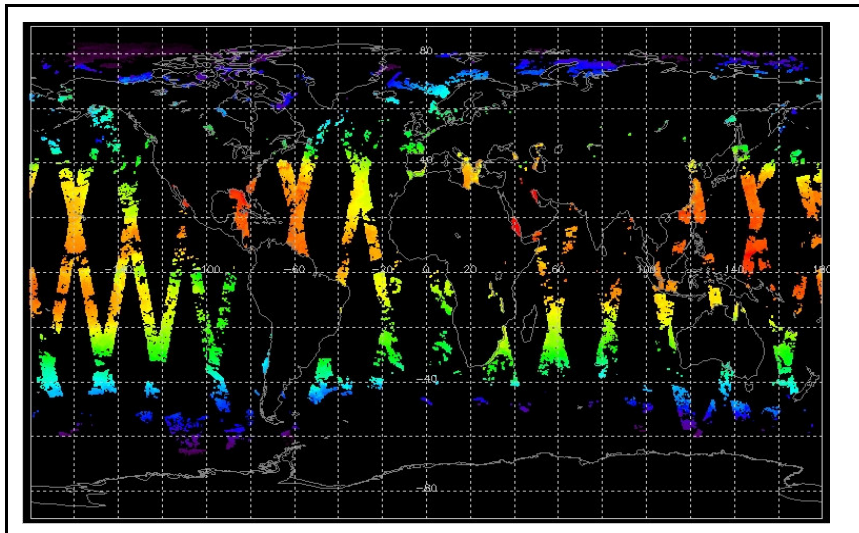

Comments

NB: METEO products are downloaded early morning, while their existence on the server is checked late morning which may explain inconsistencies between the above METEO map and the number of stated products