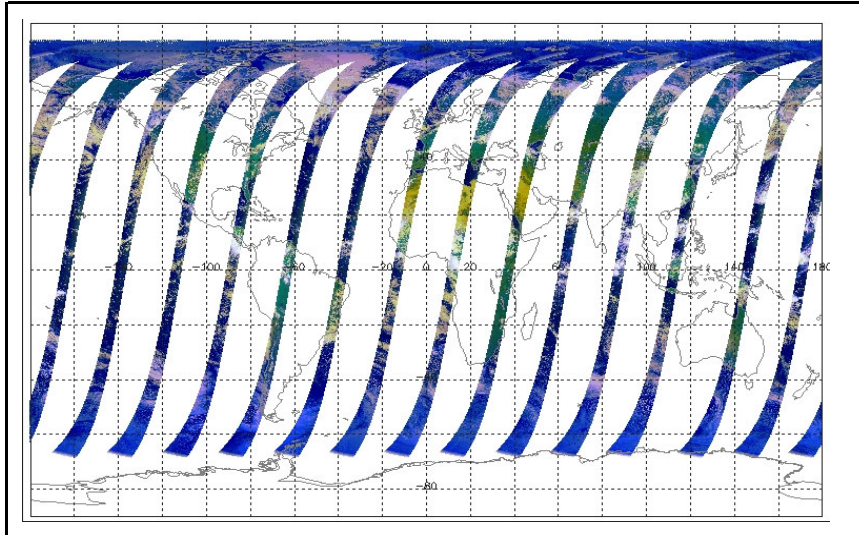

Report Date	20-Aug-07
Anomalies	Jitter: Worst jitter-rate for several weeks. Most orbits above 200j/orbit with some as high as 340j/orbit.

---

|

Browse Map

Map of browse products for: 30-Aug-07

Comments

Meteo Map