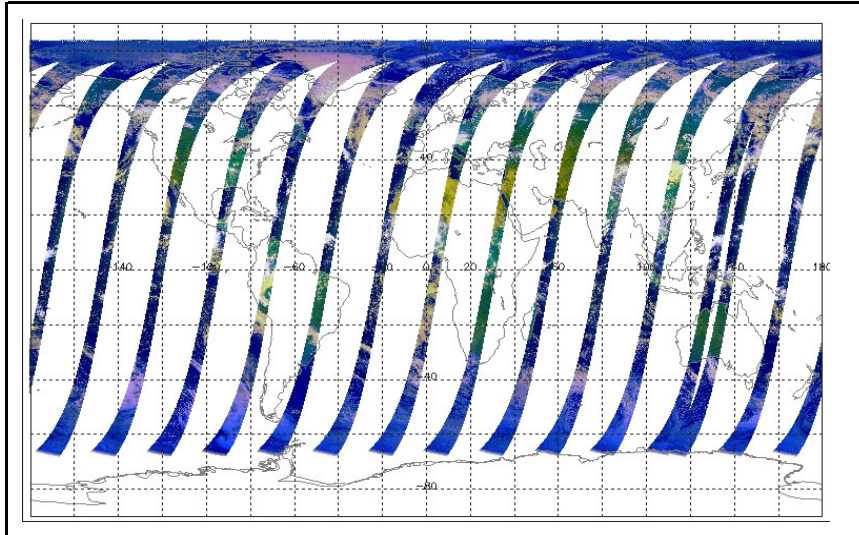

Browse Map

Map of browse products for: 29-Aug-07

Comments

Meteo Map

Map of meteo products for: 29-Aug-07