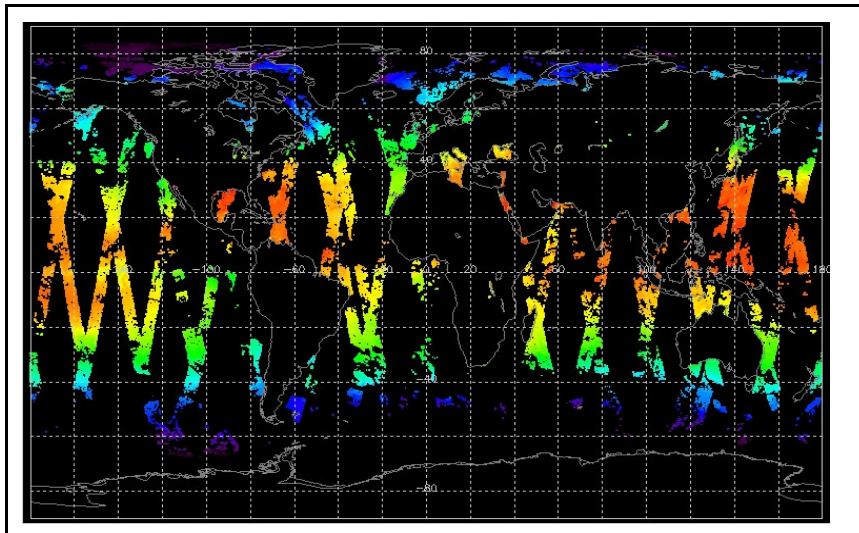

|

Browse Map

Map of browse products for: 29-Aug-07

Comments

Meteo Map

Map of meteo products for: 29-Aug-07

Comments

NB: METEO products are downloaded early morning, while their existence on the server is checked late morning which may explain inconsistencies between the above METEO map and the number of stated products