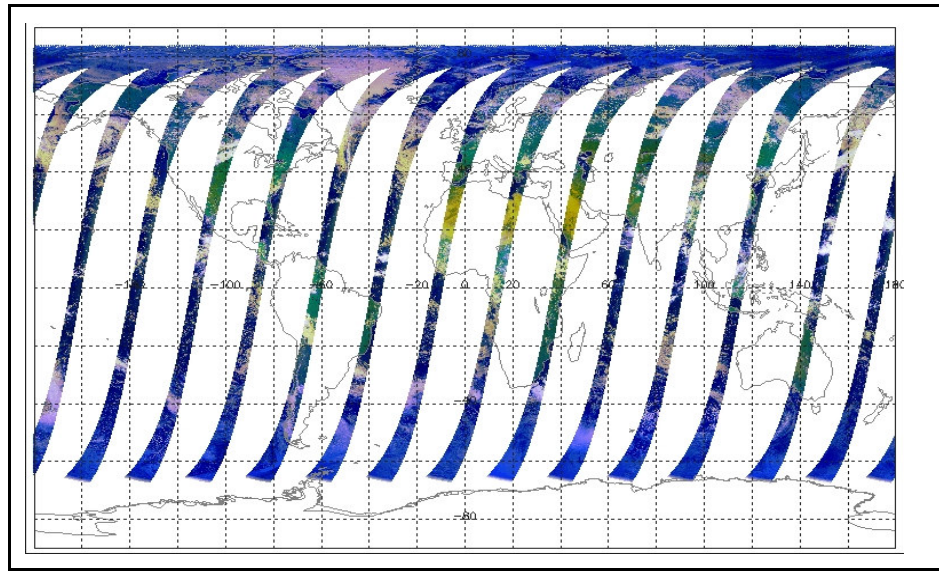

Report Date: 20-Aug-07

Anomalies: Jitter: Worst jitter-rate for several weeks. Most orbits above 200/orbit with some as high as 340/orbit.

Browse Map

Map of browse products for: 27-Aug-07

Comments

Meteo Map