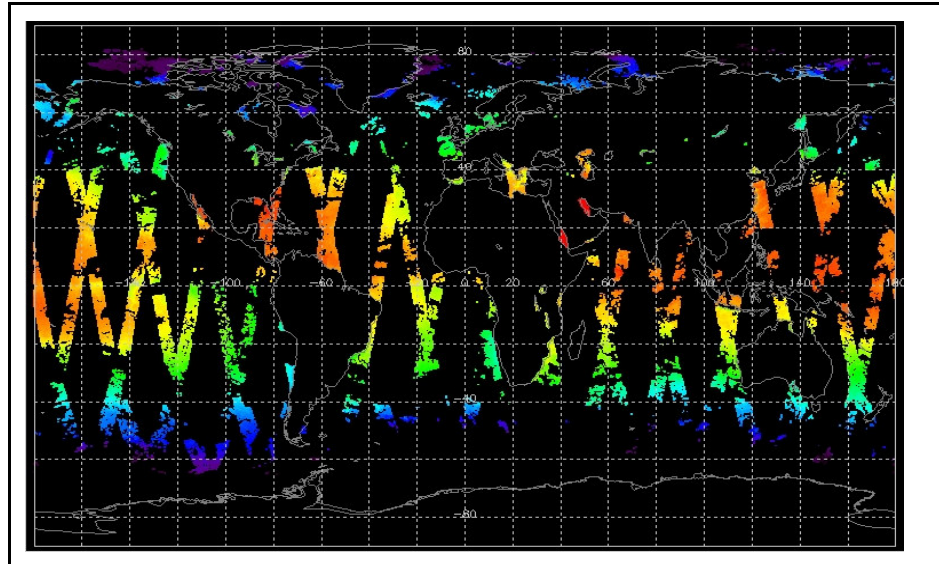

Comments

NB: METEO products are downloaded early morning, while their existence on the server is checked late morning which may explain inconsistencies between the above METEO map and the number of stated products