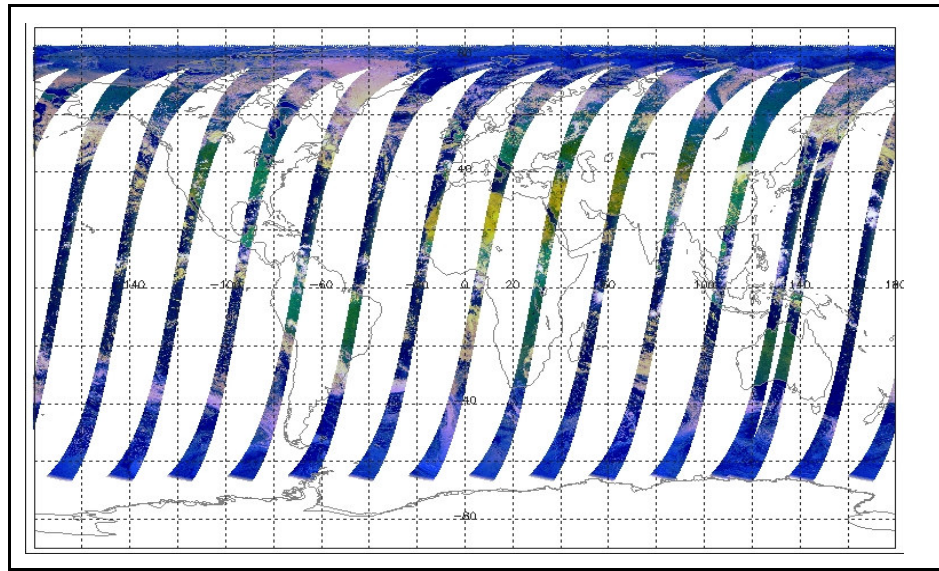

Browse Map

Map of browse products for: 26-Aug-07

Comments

Meteo Map

Map of meteo products for: 26-Aug-07