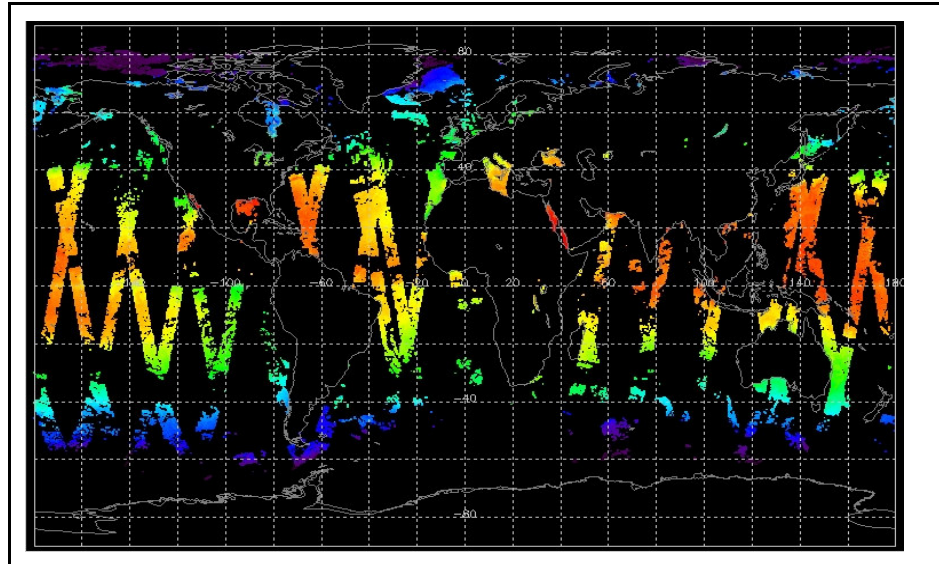

Browse Map

Map of browse products for: 26-Aug-07

Comments

Meteo Map

Map of meteo products for: 26-Aug-07

Comments

NB: METEO products are downloaded early morning, while their existence on the server is checked late morning which may explain inconsistencies between the above METEO map and the number of stated products