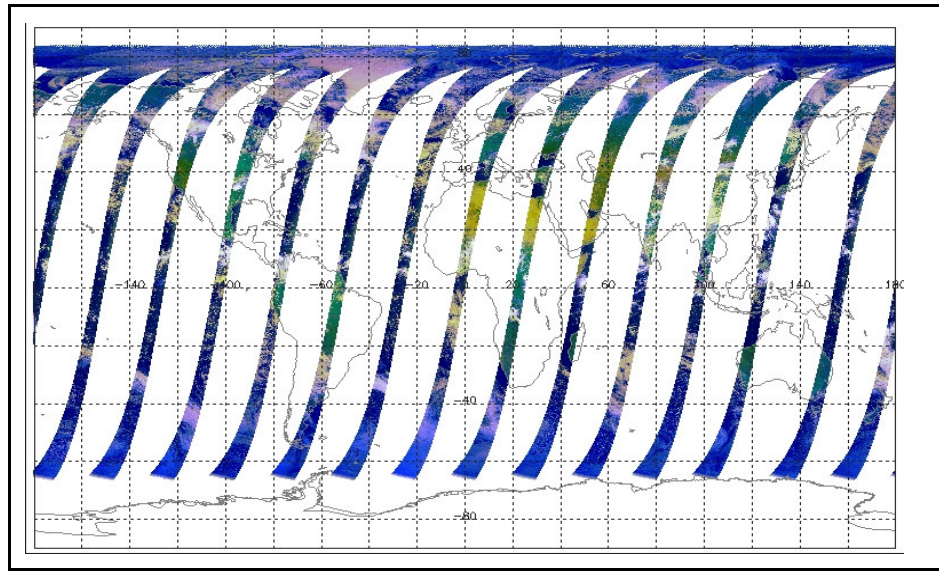

Browse Map

Map of browse products for: 25-Aug-07

Comments

Meteo Map

Map of meteo products for: 25-Aug-07