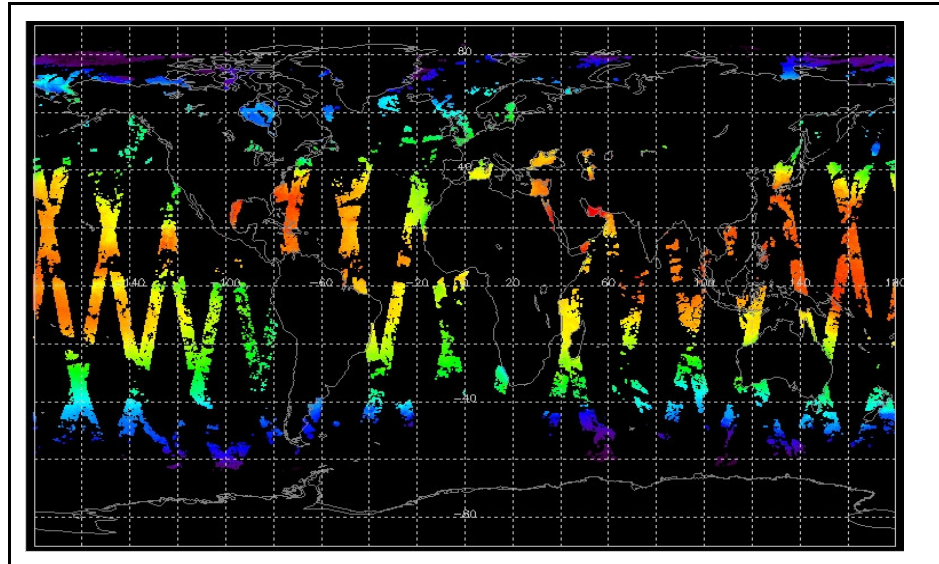

Comments

NB: METEO products are downloaded early morning, while their existence on the server is checked late morning which may explain inconsistencies between the above METEO map and the number of stated products