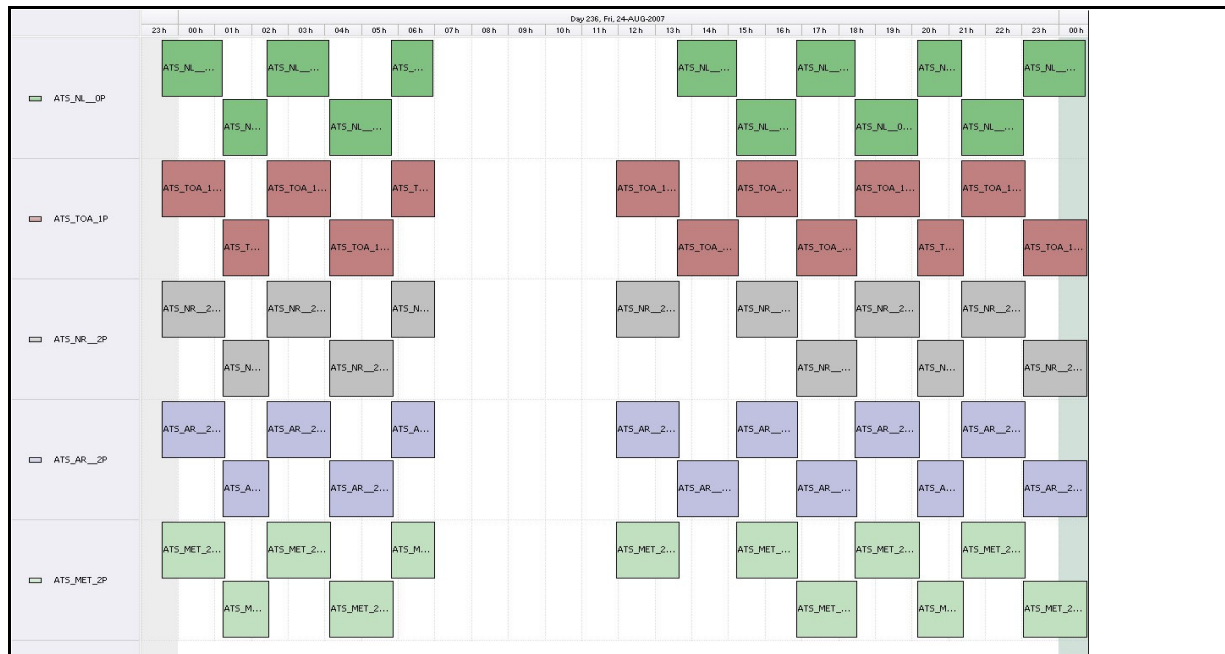

DPQC Daily Check of AATSR Data

24-Aug-07

DATA ACQUISITION DATE: 24-Aug-07
INSPECTION DATE: 28-Aug-07

--> Go to 'Product Generation' sheet to select date

Previous Instrument Operational Events	
19-Aug-07	Nothing planned
20-Aug-07	Nothing planned
21-Aug-07	Nothing planned
22-Aug-07	Nothing planned
23-Aug-07	Nothing planned

Upcoming Instrument Operational Events	
24-Aug-07	Nothing planned
25-Aug-07	Nothing planned
26-Aug-07	Nothing planned
27-Aug-07	Nothing planned
28-Aug-07	Nothing planned

Daily Gantt Chart

Comments Missing L0 (#1) data unknown cause

FLAGS

FLAG

Meteo Products

Data acquisition date: 24-Aug-07 Inspection date: 28-Aug-07

Total # Products: 15
Server Availability: Nominal

Comments None

Browse Products

Data acquisition date: 24-Aug-07 Inspection date: 28-Aug-07

Source: EDS

Comments Orbits 62661/2 unavailable

FLAG

Instrument Health

Daily

List of all QA orbit summary files deposited on: 24-Aug-07

Daily status from the RAL EDS web-site on: 28-Aug-07

Current Instrument Status: Nominal
Envisat Platform Status: Nominal

Orbit #	Acquired	Comments
28646	23-Aug-07	None
28647	23-Aug-07	High Jitter
28648	23-Aug-07	High Jitter
28650	23-Aug-07	High Jitter
28651	23-Aug-07	None
28652	23-Aug-07	No Viscal Peak
28653	23-Aug-07	No Viscal Peak
28654	23-Aug-07	No Viscal Peak
28655	23-Aug-07	None
28656	23-Aug-07	None
28657	24-Aug-07	None
28658	24-Aug-07	None

FLAG

FLAG

FLAG

FLAG

Weekly

Latest version of the weekly RAL report on: 28-Aug-07

Out of date by: 8 days

Report Date: 20-Aug-07

Anomalies Jitter: Worst jitter-rate for several weeks. Most orbits above 200/orbit with some as high as 340/orbit.