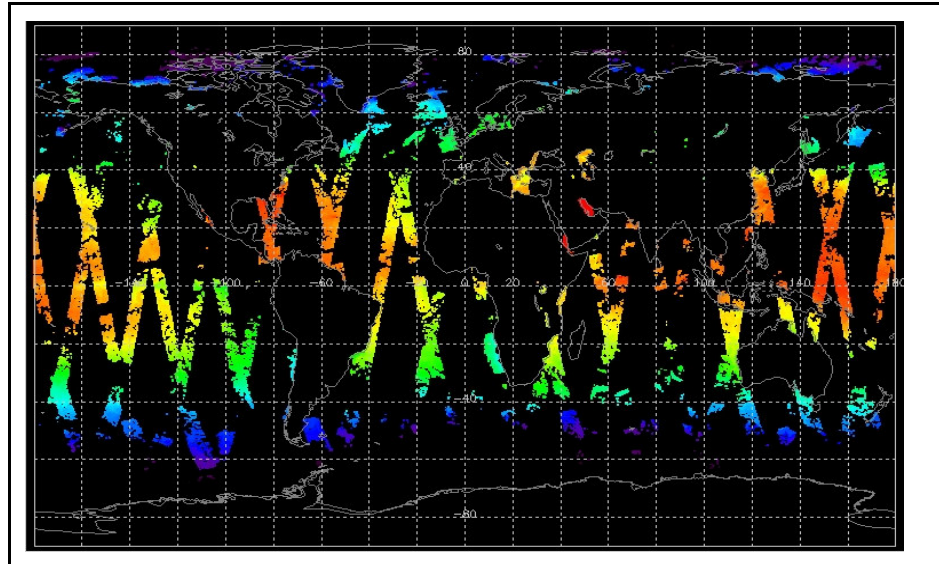

Comments

NB: METEO products are downloaded early morning, while their existence on the server is checked late morning which may explain inconsistencies between the above METEO map and the number of stated products