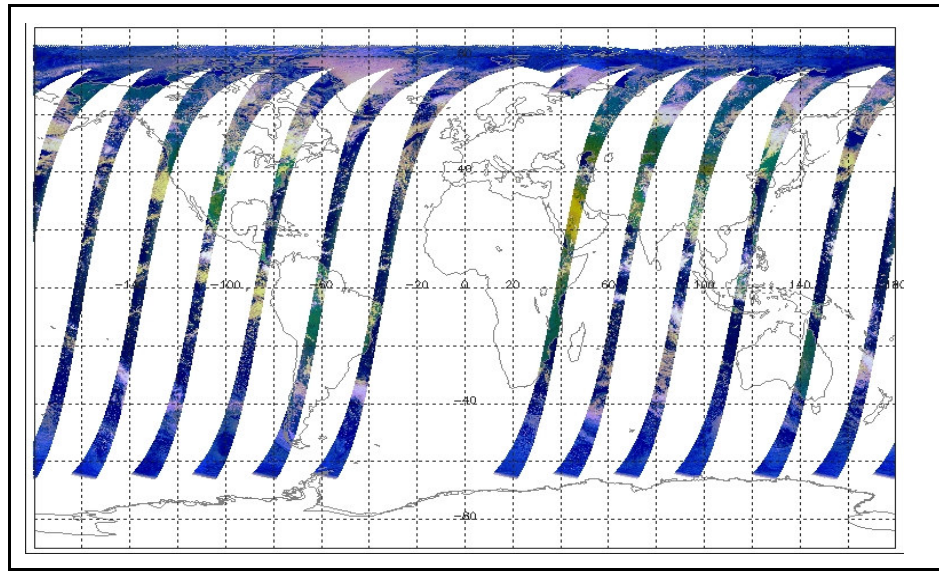

Report Date: 20-Aug-07

Anomalies Jitter: Worst jitter-rate for several weeks. Most orbits above 200/orbit with some as high as 340/orbit.

Browse Map

Map of browse products for: 24-Aug-07

Comments

Meteo Map