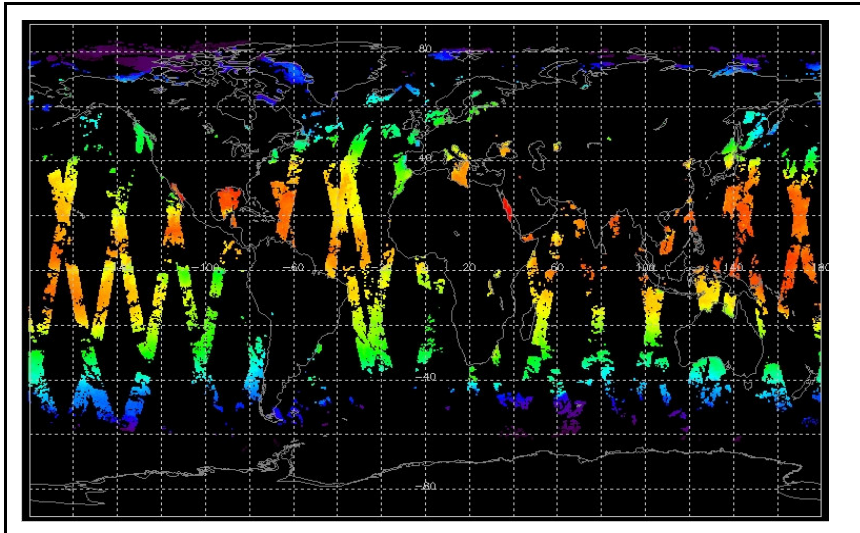

Comments NB: METEO products are downloaded early morning, while their existence on the server is checked late morning which may explain inconsistencies between the above METEO map and the number of stated products