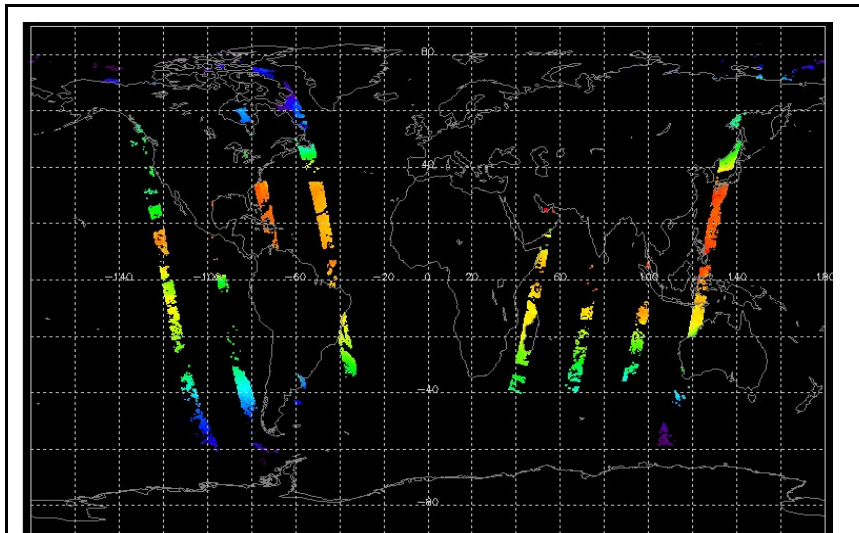

Comments

NB: METEO products are downloaded early morning, while their existence on the server is checked late morning which may explain inconsistencies between the above METEO map and the number of stated products