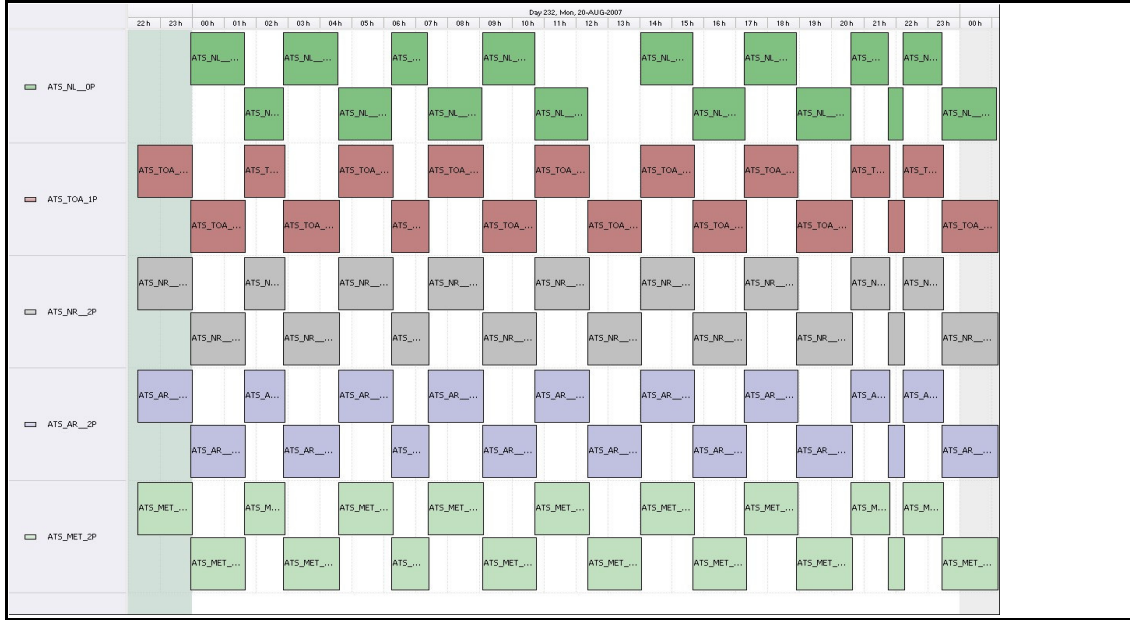

DPQC Daily Check of AATSR Data

20-Aug-07

DATA ACQUISITION DATE: 20-Aug-07
INSPECTION DATE: 21-Aug-07

--> Go to 'Product Generation' sheet to select date

Previous Instrument Operational Events	
15-Aug-07	Nothing planned
16-Aug-07	Nothing planned
17-Aug-07	Nothing planned
18-Aug-07	Nothing planned
19-Aug-07	Nothing planned

Upcoming Instrument Operational Events	
20-Aug-07	Nothing planned
21-Aug-07	Nothing planned
22-Aug-07	Nothing planned
23-Aug-07	Nothing planned
24-Aug-07	Nothing planned

Daily Gantt Chart

Comments: None

FLAGS

Meteo Products

Data acquisition date: 20-Aug-07 Inspection date: 21-Aug-07

Total # Products: 16
Server Availability: Nominal

Comments: None

Browse Products

Data acquisition date: 20-Aug-07 Inspection date: 21-Aug-07

Source: EDS

Comments: None

Instrument Health

List of all QA orbit summary files deposited on: 20-Aug-07

Orbit #	Acquired	Comments
28589	19-Aug-07	None
28590	19-Aug-07	High Jitter
28591	19-Aug-07	High Jitter
28592	19-Aug-07	High Jitter
28593	19-Aug-07	High Jitter
28594	19-Aug-07	High Jitter
28595	19-Aug-07	High Jitter, No Viscal Peak
28596	19-Aug-07	No Viscal Peak
28601	19-Aug-07	High Jitter, No Viscal Peak
28602	20-Aug-07	High Jitter

FLAG
FLAG
FLAG
FLAG
FLAG
FLAG
FLAG
FLAG

Daily status from the RAL EDS web-site on: 21-Aug-07

Current Instrument Status: Nominal
Envisat Platform Status: Nominal

Weekly

Latest version of the weekly RAL report on: 21-Aug-07

Out of date by: 15 days

Report Date: 06-Aug-07
Anomalies: Jitter: Most, but not all orbits within nominal range. Mean jitter-rate deteriorating towards the end of the week with some orbits up to ~280 jitters/orbit.