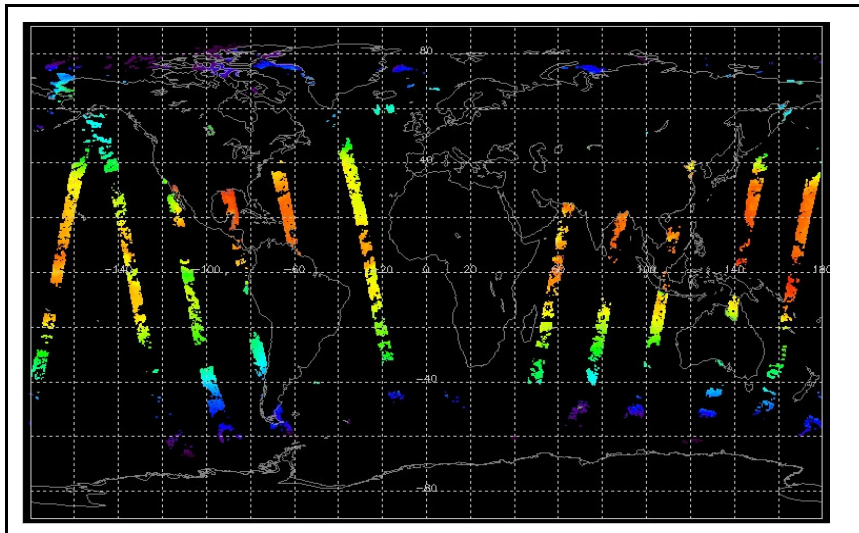

|

Browse Map

Map of browse products for: 20-Aug-07

Comments

Meteo Map

Map of meteo products for: 20-Aug-07

Comments

NB: METEO products are downloaded early morning, while their existence on the server is checked late morning which may explain inconsistencies between the above METEO map and the number of stated products