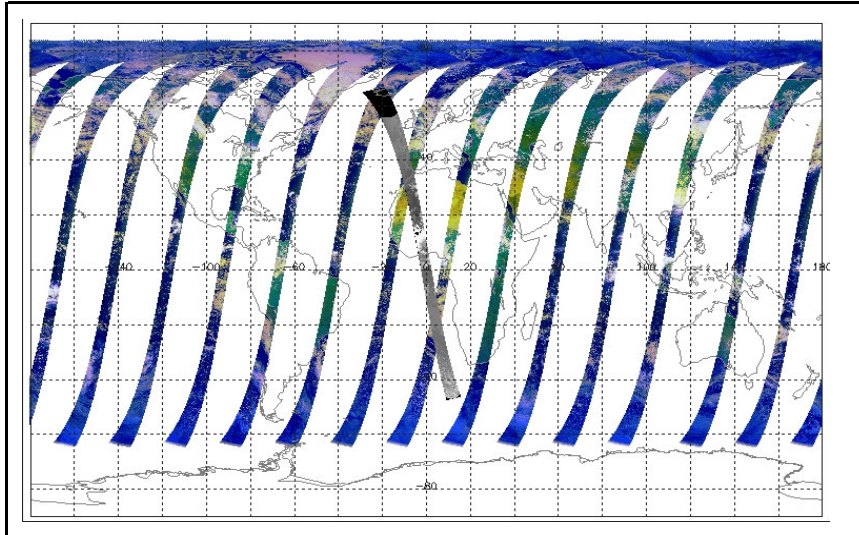

Browse Map

Map of browse products for: 20-Aug-07

Comments

Meteo Map

Map of meteo products for: 20-Aug-07