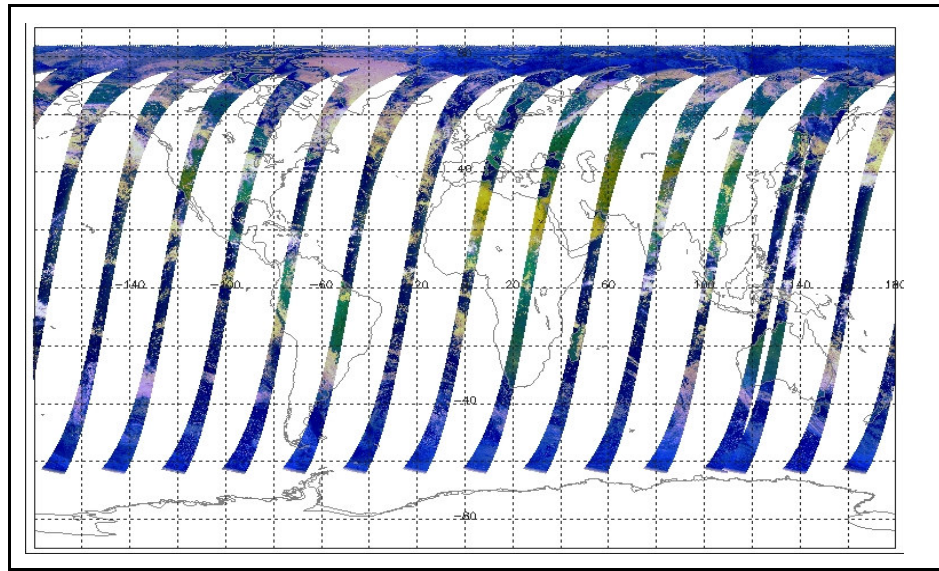

Browse Map

Map of browse products for: 19-Aug-07

Comments

Meteo Map

Map of meteo products for: 19-Aug-07

Comments

NB: METEO products are downloaded early morning, while their existence on the server is checked late morning which may explain inconsistencies between the above METEO map and the number of stated products