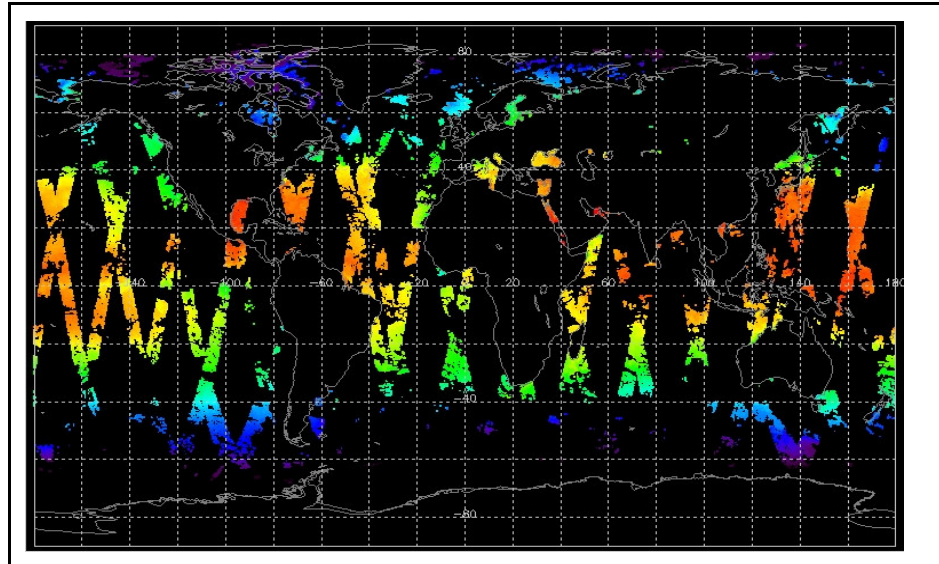

Browse Map

Map of browse products for: 19-Aug-07

Comments

Meteo Map

Map of meteo products for: 19-Aug-07

Comments

NB: METEO products are downloaded early morning, while their existence on the server is checked late morning which may explain inconsistencies between the above METEO map and the number of stated products