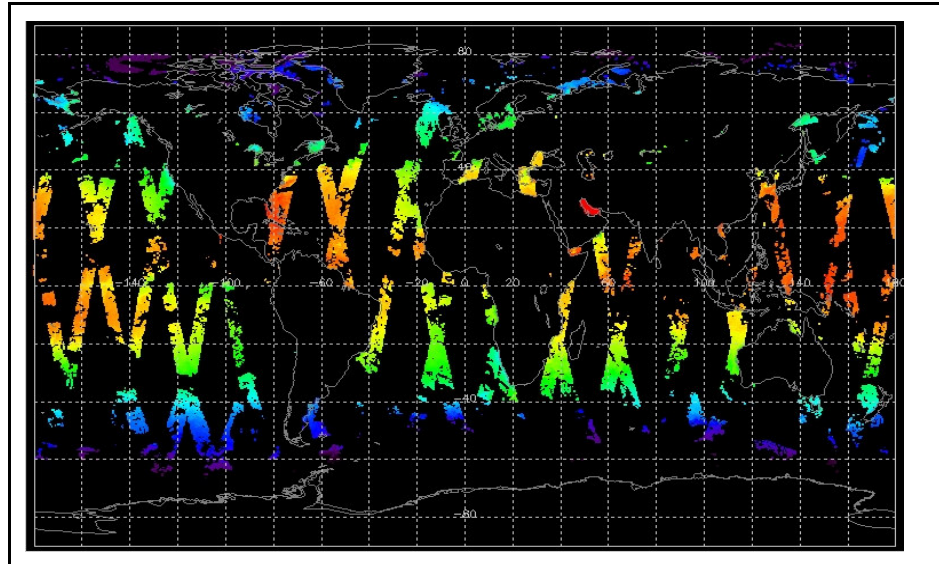

Comments

NB: METEO products are downloaded early morning, while their existence on the server is checked late morning which may explain inconsistencies between the above METEO map and the number of stated products