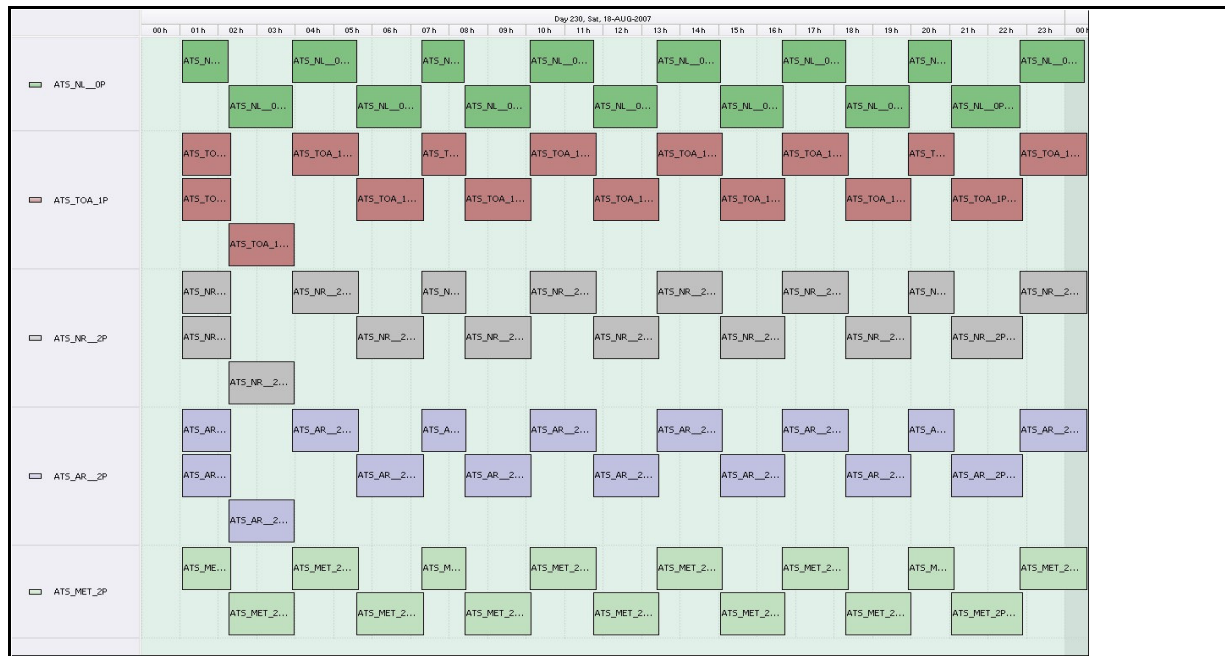

DPQC Daily Check of AATSR Data

18-Aug-07

DATA ACQUISITION DATE: 18-Aug-07
INSPECTION DATE: 20-Aug-07

--> Go to 'Product Generation' sheet to select date

Previous Instrument Operational Events	
13-Aug-07	Nothing planned
14-Aug-07	Nothing planned
15-Aug-07	Nothing planned
16-Aug-07	Nothing planned
17-Aug-07	Nothing planned

Upcoming Instrument Operational Events	
18-Aug-07	Nothing planned
19-Aug-07	Nothing planned
20-Aug-07	Nothing planned
21-Aug-07	Nothing planned
22-Aug-07	Nothing planned

Daily Gantt Chart

Comments: None

FLAGS

Meteo Products

Data acquisition date: 18-Aug-07 Inspection date: 20-Aug-07

Total # Products: 15
Server Availability: Nominal

Comments: None

Browse Products

Data acquisition date: 18-Aug-07 Inspection date: 20-Aug-07

Source: EDS

Comments: None

Instrument Health

Daily

List of all QA orbit summary files deposited on: 18-Aug-07

Daily status from the RAL EDS web-site on: 20-Aug-07

Current Instrument Status: Nominal
Envisat Platform Status: Nominal

Orbit #	Acquired	Comments
28554	16-Aug-07	None
28555	16-Aug-07	None
28556	17-Aug-07	None
28557	17-Aug-07	None
28558	17-Aug-07	High Jitter
28559	17-Aug-07	None
28560	17-Aug-07	None
28561	17-Aug-07	None
28568	17-Aug-07	High Jitter
28570	18-Aug-07	None
28571	18-Aug-07	None
28572	18-Aug-07	None

FLAG

FLAG

Weekly

Latest version of the weekly RAL report on: 20-Aug-07

Out of date by: 14 days

Report Date: 06-Aug-07

Anomalies: Jitter: Most, but not all orbits within nominal range. Mean jitter-rate deteriorating towards the end of the week with some orbits up to ~280 jitters/orbit.