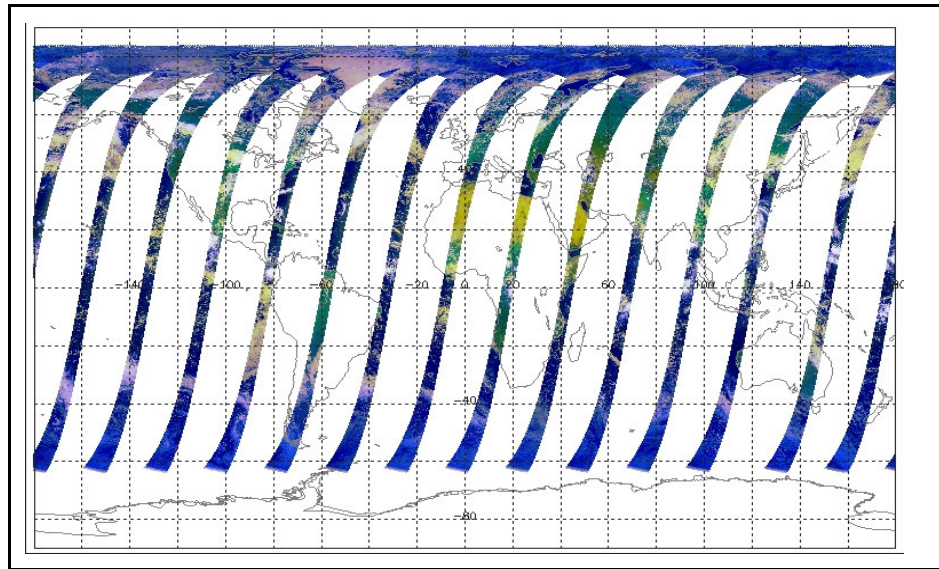

Browse Map

Map of browse products for: 18-Aug-07

Comments

Meteo Map

Map of meteo products for: 18-Aug-07