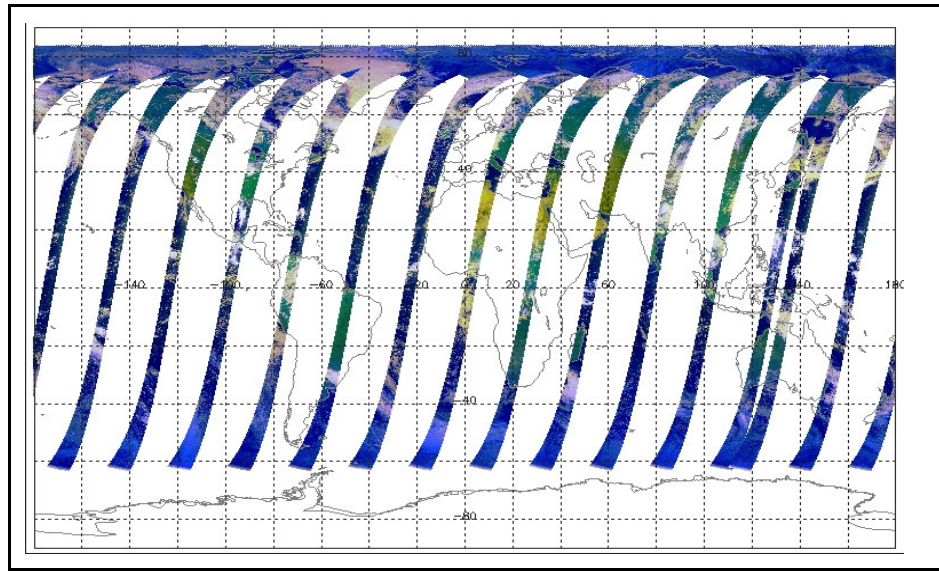

Browse Map

Map of browse products for: 16-Aug-07

Comments

Meteo Map

Map of meteo products for: 16-Aug-07