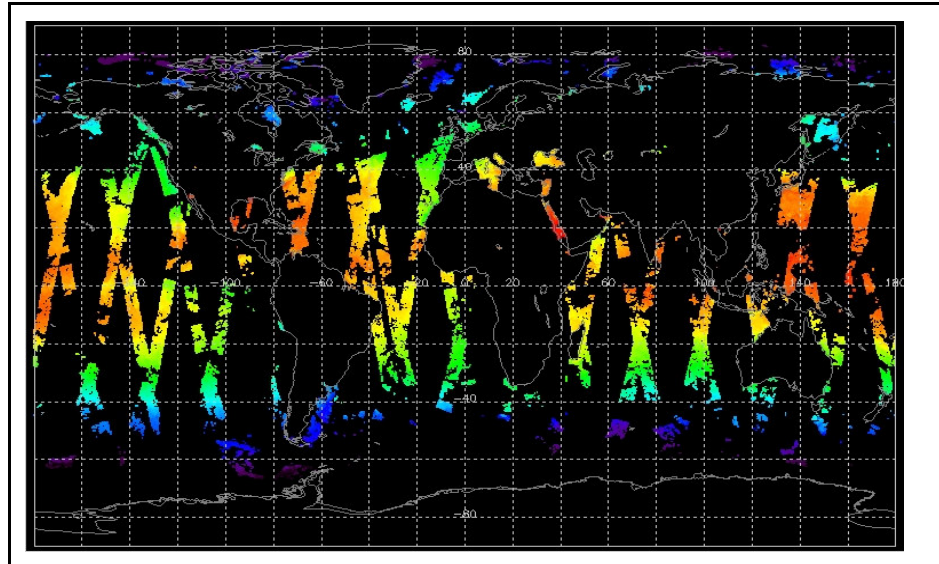

Report Date: 30-Jul-07

Anomalies: Jitter: All orbits within nominal range

Browse Map

Map of browse products for: 16-Aug-07

Comments

Meteo Map

Map of meteo products for: 16-Aug-07

Comments