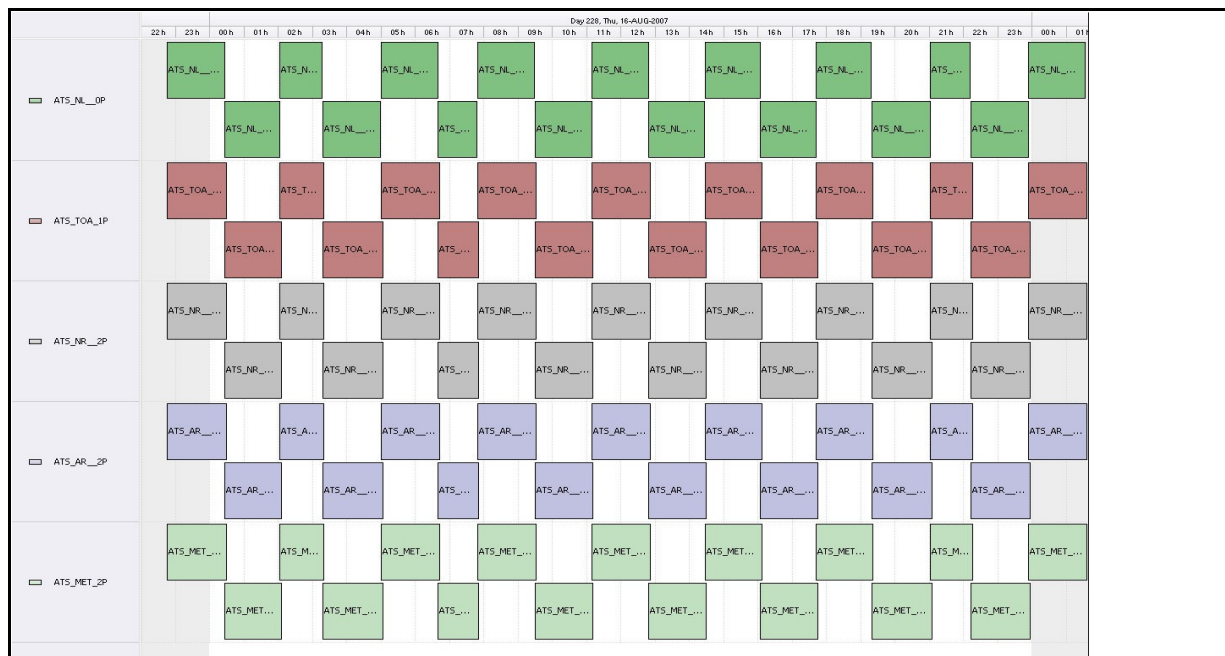

DPQC Daily Check of AATSR Data

16-Aug-07

DATA ACQUISITION DATE: 16-Aug-07
INSPECTION DATE: 17-Aug-07

--> Go to 'Product Generation' sheet to select date

Previous Instrument Operational Events	
11-Aug-07	Nothing planned
12-Aug-07	Nothing planned
13-Aug-07	Nothing planned
14-Aug-07	Nothing planned
15-Aug-07	Nothing planned

Upcoming Instrument Operational Events	
16-Aug-07	Nothing planned
17-Aug-07	Nothing planned
18-Aug-07	Nothing planned
19-Aug-07	Nothing planned
20-Aug-07	Nothing planned

Daily Gantt Chart

Comments: None

FLAGS

Meteo Products

Data acquisition date: 16-Aug-07 Inspection date: 17-Aug-07

Total # Products: 16
Server Availability: Nominal

Comments: None

Browse Products

Data acquisition date: 16-Aug-07 Inspection date: 17-Aug-07

Source: DDS

Comments: None

Instrument Health

Daily

List of all QA orbit summary files deposited on: 16-Aug-07

Daily status from the RAL EDS web-site on: 17-Aug-07

Current Instrument Status: Nominal
Envisat Platform Status: Nominal

Orbit #	Acquired	Comments
28530	15-Aug-07	None
28531	15-Aug-07	None
28532	15-Aug-07	None
28533	15-Aug-07	None
28534	15-Aug-07	High Jitter
28535	15-Aug-07	None
28536	15-Aug-07	None
28537	15-Aug-07	High Jitter, No Viscal Peak
28538	15-Aug-07	No Viscal Peak
28539	15-Aug-07	None
28540	15-Aug-07	None
28541	16-Aug-07	None
28542	16-Aug-07	None
28543	16-Aug-07	None
28544	16-Aug-07	High Jitter

FLAG

FLAG
FLAG

FLAG

Weekly

Latest version of the weekly RAL report on: 17-Aug-07

Out of date by: 18 days

Report Date: 30-Jul-07

Anomalies: Jitter: All orbits within nominal range