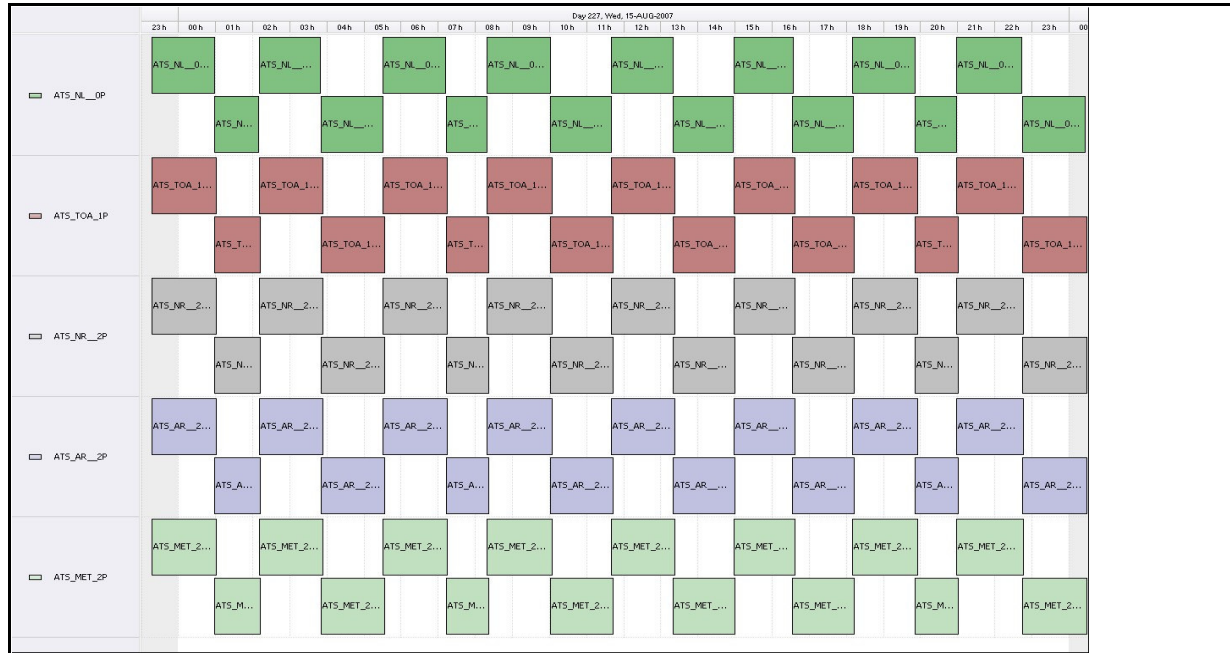

DPQC Daily Check of AATSR Data

15-Aug-07

DATA ACQUISITION DATE: 15-Aug-07
INSPECTION DATE: 16-Aug-07

--> Go to 'Product Generation' sheet to select date

Previous Instrument Operational Events	
10-Aug-07	Nothing planned
11-Aug-07	Nothing planned
12-Aug-07	Nothing planned
13-Aug-07	Nothing planned
14-Aug-07	Nothing planned

Upcoming Instrument Operational Events	
15-Aug-07	Nothing planned
16-Aug-07	Nothing planned
17-Aug-07	Nothing planned
18-Aug-07	Nothing planned
19-Aug-07	Nothing planned

Daily Gantt Chart

Comments: None

FLAGS

Meteo Products

Data acquisition date: 15-Aug-07 Inspection date: 16-Aug-07

Total # Products: 15
Server Availability: Nominal

Comments: None

Browse Products

Data acquisition date: 15-Aug-07 Inspection date: 16-Aug-07

Source: DDS

Comments: None

Instrument Health

Daily

List of all QA orbit summary files deposited on: 15-Aug-07

Daily status from the RAL EDS web-site on: 16-Aug-07

Current Instrument Status: Nominal
Envisat Platform Status: Nominal

Orbit #	Acquired	Comments
28509	13-Aug-07	No Viscal Peak
28516	14-Aug-07	None
28517	14-Aug-07	High Jitter
28518	14-Aug-07	None
28519	14-Aug-07	None
28520	14-Aug-07	High Jitter
28521	14-Aug-07	None
28522	14-Aug-07	None
28523	14-Aug-07	High Jitter, No Viscal Peak
28524	14-Aug-07	No Viscal Peak
28525	14-Aug-07	None
28526	14-Aug-07	None
28527	15-Aug-07	None
28528	15-Aug-07	High Jitter

FLAG
FLAG
FLAG
FLAG
FLAG
FLAG

Weekly

Latest version of the weekly RAL report on: 16-Aug-07

Out of date by: 17 days

Report Date: 30-Jul-07

Anomalies: Jitter: All orbits within nominal range