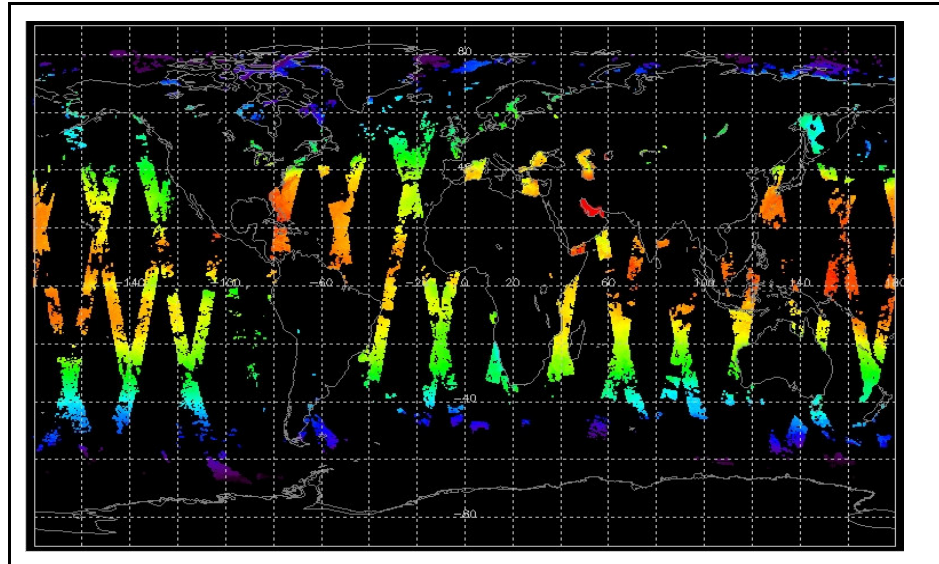

Comments

NB: METEO products are downloaded early morning, while their existence on the server is checked late morning which may explain inconsistencies between the above METEO map and the number of stated products