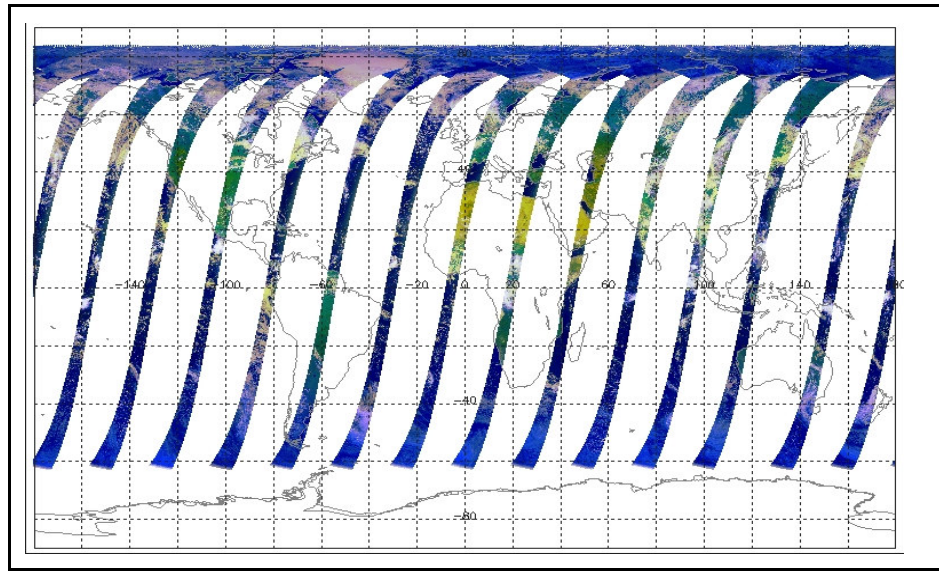

Browse Map

Map of browse products for: 15-Aug-07

Comments

Meteo Map

Map of meteo products for: 15-Aug-07