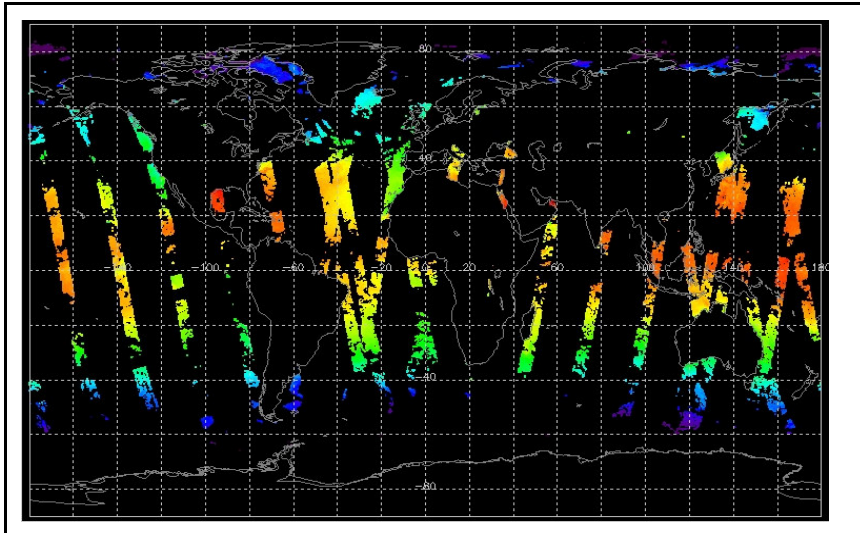

Comments Meteo products not retrieved

NB: METEO products are downloaded early morning, while their existence on the server is checked late morning which may explain inconsistencies between the above METEO map and the number of stated products