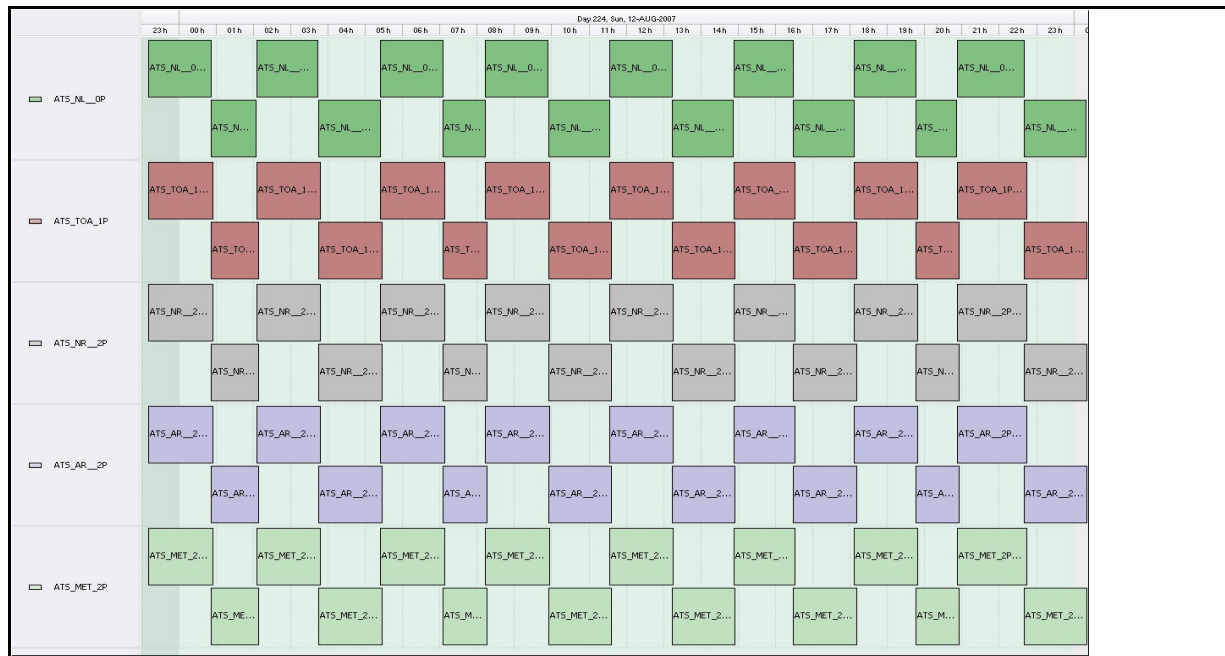

DPQC Daily Check of AATSR Data

12-Aug-07

DATA ACQUISITION DATE: 12-Aug-07
INSPECTION DATE: 13-Aug-07

--> Go to 'Product Generation' sheet to select date

Previous Instrument Operational Events	
07-Aug-07	Nothing planned
08-Aug-07	Nothing planned
09-Aug-07	Nothing planned
10-Aug-07	Nothing planned
11-Aug-07	Nothing planned

Upcoming Instrument Operational Events	
12-Aug-07	Nothing planned
13-Aug-07	Nothing planned
14-Aug-07	Nothing planned
15-Aug-07	Nothing planned
16-Aug-07	Nothing planned

Daily Gantt Chart

Comments: None

FLAGS

Meteo Products

Data acquisition date: 12-Aug-07 Inspection date: 13-Aug-07

Total # Products: 15
Server Availability: Nominal

Comments: None

Browse Products

Data acquisition date: 12-Aug-07 Inspection date: 13-Aug-07

Source: DDS

Comments: None

Instrument Health

Daily

List of all QA orbit summary files deposited on: 12-Aug-07

Daily status from the RAL EDS web-site on: 13-Aug-07

Current Instrument Status: Nominal
Envisat Platform Status: Nominal

Orbit #	Acquired	Comments
28475	11-Aug-07	No Viscal Peak
28476	11-Aug-07	High Jitter
28477	11-Aug-07	High Jitter
28478	11-Aug-07	High Jitter
28479	11-Aug-07	High Jitter
28480	11-Aug-07	High Jitter
28481	11-Aug-07	High Jitter
28482	11-Aug-07	No Viscal Peak
28482	11-Aug-07	None
28483	11-Aug-07	None
28484	12-Aug-07	None
28485	12-Aug-07	None
28486	12-Aug-07	None

FLAG
FLAG
FLAG
FLAG
FLAG
FLAG

Weekly

Latest version of the weekly RAL report on: 13-Aug-07

Out of date by: 14 days

Report Date: 30-Jul-07

Anomalies: Jitter: All orbits within nominal range