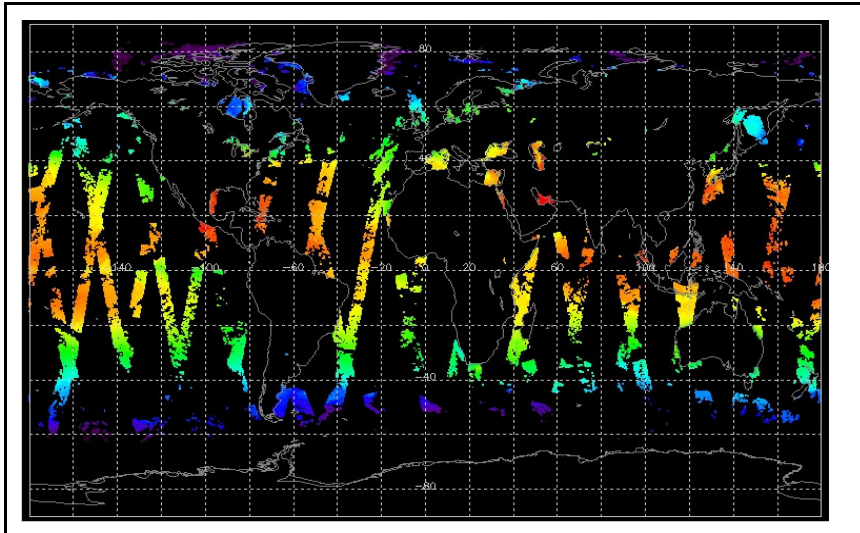

|

Browse Map

Map of browse products for: 09-Aug-07

Comments Browse products not retrieved

Meteo Map

Map of meteo products for: 09-Aug-07

Comments None

NB: METEO products are downloaded early morning, while their existence on the server is checked late morning which may explain inconsistencies between the above METEO map and the number of stated products