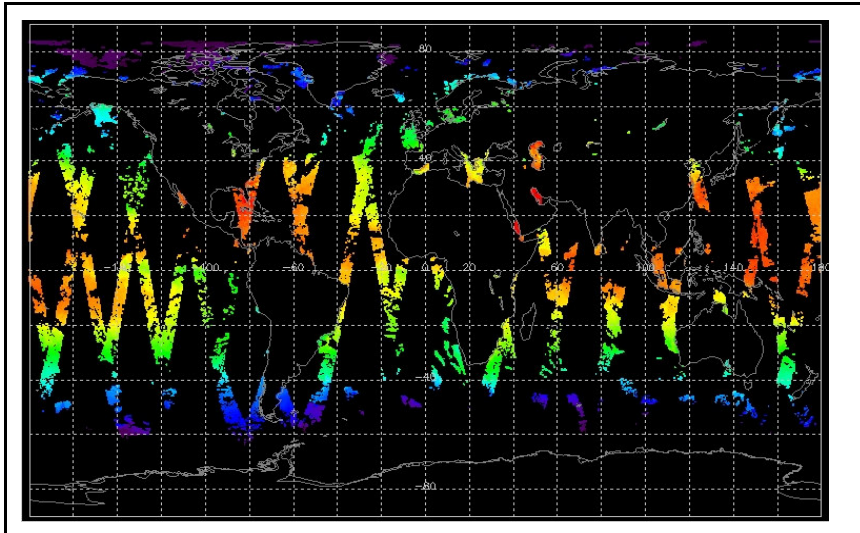

|

Browse Map

Map of browse products for: 08-Aug-07

Comments Browse products not retrieved

Meteo Map

Map of meteo products for: 08-Aug-07

Comments None

NB: METEO products are downloaded early morning, while their existence on the server is checked late morning which may explain inconsistencies between the above METEO map and the number of stated products