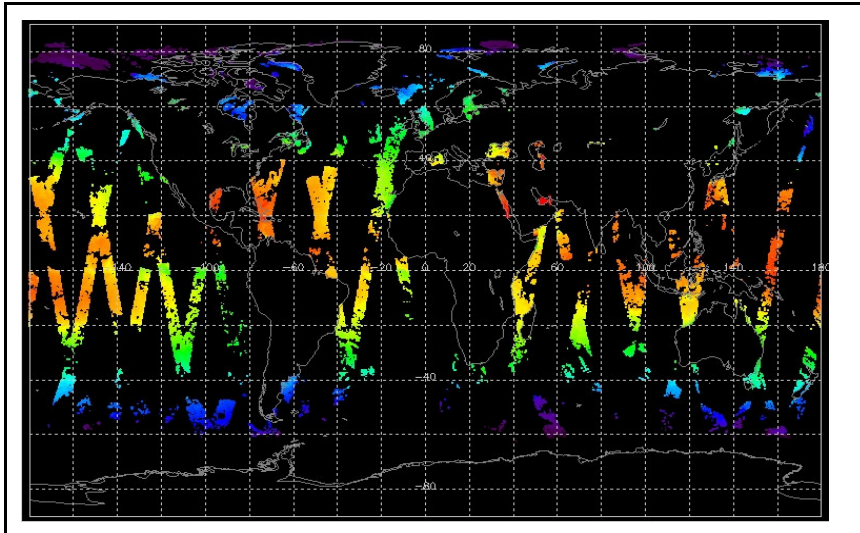

|

Browse Map

Map of browse products for: 06-Aug-07

Comments Browse products not retrieved

Meteo Map

Map of meteo products for: 06-Aug-07

Comments None

NB: METEO products are downloaded early morning, while their existence on the server is checked late morning which may explain inconsistencies between the above METEO map and the number of stated products