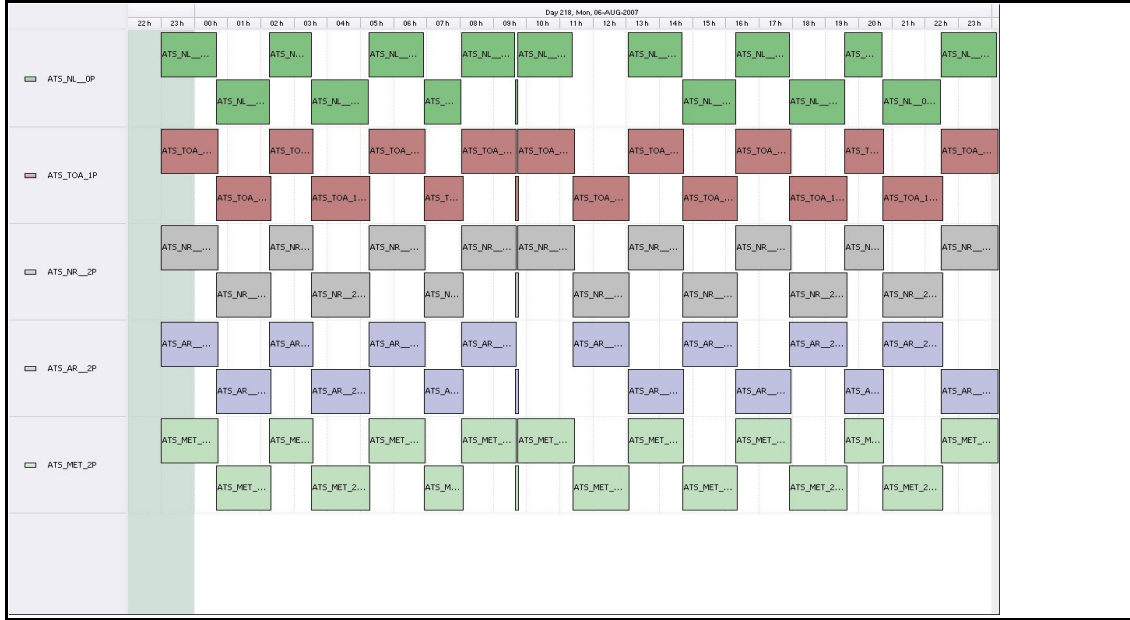

DPQC Daily Check of AATSR Data

06-Aug-07

DATA ACQUISITION DATE: 06-Aug-07
INSPECTION DATE: 07-Aug-07

--> Go to 'Product Generation' sheet to select date

Previous Instrument Operational Events	
01-Aug-07	Nothing planned
02-Aug-07	Nothing planned
03-Aug-07	Nothing planned
04-Aug-07	Nothing planned
05-Aug-07	Nothing planned

Upcoming Instrument Operational Events	
06-Aug-07	Nothing planned
07-Aug-07	Nothing planned
08-Aug-07	Nothing planned
09-Aug-07	Nothing planned
10-Aug-07	Nothing planned

Daily Gantt Chart

Comments: None

FLAGS

Meteo Products

Data acquisition date: 06-Aug-07 Inspection date: 07-Aug-07

Total # Products: 16
Server Availability: Nominal

Comments: None

Browse Products

Data acquisition date: 06-Aug-07 Inspection date: 07-Aug-07

Source: EDS

Comments: 28406/7/9 unavailable

FLAG

Instrument Health

List of all QA orbit summary files deposited on: 06-Aug-07

Orbit #	Acquired	Comments
28388	05-Aug-07	None
28389	05-Aug-07	No Viscal Peak
28390	05-Aug-07	None
28391	05-Aug-07	None
28392	05-Aug-07	None
28393	05-Aug-07	None
28394	05-Aug-07	No Viscal Peak
28395	05-Aug-07	No Viscal Peak
28396	05-Aug-07	None
28397	05-Aug-07	None
28398	06-Aug-07	None
28399	06-Aug-07	None
28400	06-Aug-07	None

FLAG

FLAG
FLAG

Daily status from the RAL EDS web-site on: 07-Aug-07

Current Instrument Status: Nominal
Envisat Platform Status: Nominal

Weekly

Latest version of the weekly RAL report on: 07-Aug-07

Out of date by: 15 days

Report Date: 23-Jul-07
Anomalies: Envisat OCM this week: AATSR was unavailable from 22:05:08 July 16 until 07:10:47 July 17.
Filter: All orbits within nominal range