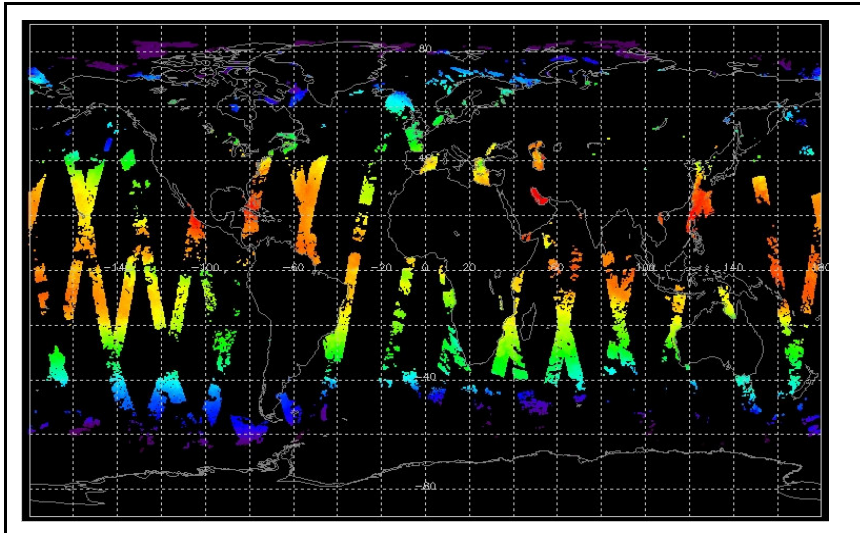

|

Browse Map

Map of browse products for: 02-Aug-07

Comments Browse products not retrieved

Meteo Map

Map of meteo products for: 02-Aug-07

Comments None

NB: METEO products are downloaded early morning, while their existence on the server is checked late morning which may explain inconsistencies between the above METEO map and the number of stated products