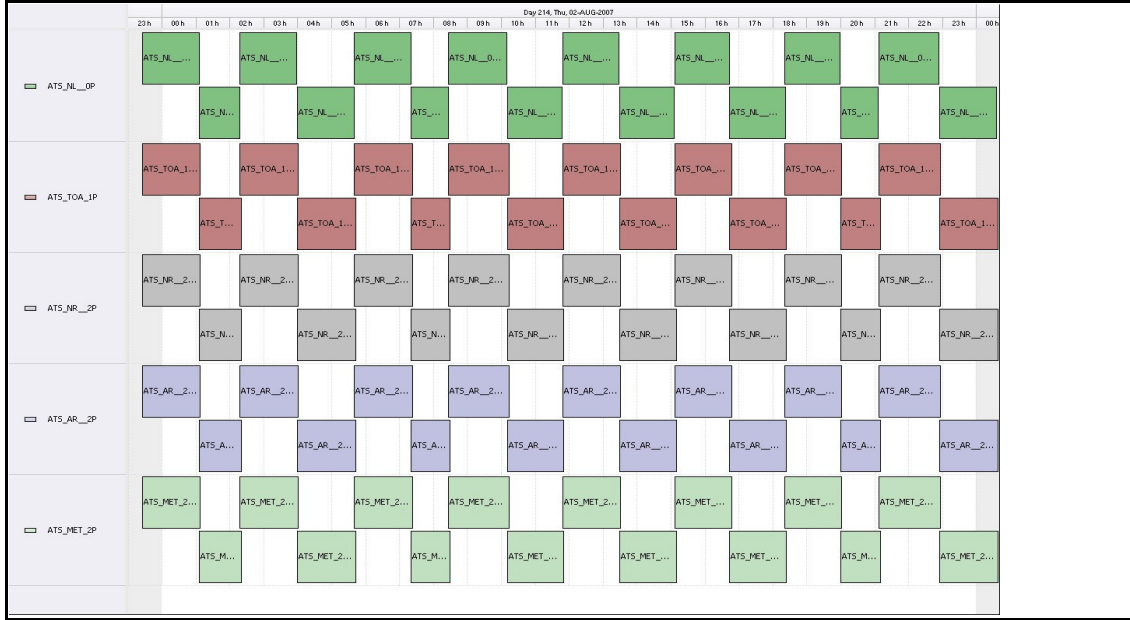

DPQC Daily Check of AATSR Data

02-Aug-07

DATA ACQUISITION DATE: 02-Aug-07
INSPECTION DATE: 03-Aug-07

--> Go to 'Product Generation' sheet to select date

Previous Instrument Operational Events	
28-Jul-07	Nothing planned
29-Jul-07	Nothing planned
30-Jul-07	Nothing planned
31-Jul-07	Nothing planned
01-Aug-07	Nothing planned

Upcoming Instrument Operational Events	
02-Aug-07	Nothing planned
03-Aug-07	Nothing planned
04-Aug-07	Nothing planned
05-Aug-07	Nothing planned
06-Aug-07	Nothing planned

Daily Gantt Chart

Comments: None

FLAGS

Meteo Products

Data acquisition date: 02-Aug-07 Inspection date: 03-Aug-07

Total # Products: 15
Server Availability: Nominal

Comments: None

Browse Products

Data acquisition date: 02-Aug-07 Inspection date: 03-Aug-07

Source: EDS

Comments: 28340 unavailable

FLAG

Instrument Health

List of all QA orbit summary files deposited on: 02-Aug-07

Daily status from the RAL EDS web-site on: 03-Aug-07

Current Instrument Status: Nominal
Envisat Platform Status: Nominal

Orbit #	Acquired	Comments
28329	01-Aug-07	None
28331	01-Aug-07	None
28332	01-Aug-07	None
28333	01-Aug-07	None
28334	01-Aug-07	None
28336	01-Aug-07	No Viscal Peak
28337	01-Aug-07	No Viscal Peak
28338	01-Aug-07	No Viscal Peak
28339	01-Aug-07	None
28340	01-Aug-07	None
28341	02-Aug-07	None
28342	02-Aug-07	None
28343	02-Aug-07	None

FLAG
FLAG
FLAG

Weekly

Latest version of the weekly RAL report on: 03-Aug-07

Out of date by: 18 days

Report Date: 16-Jul-07
Anomalies: Envisat OCM this week: AATSR was unavailable from 22:05:08 July 16 until 07:10:47 July 17.
Filter: Most orbits within nominal range.
Filemetry Quality: Poor midweek - for some orbits up to ~500 packets/orbit corrupted
Missing/Late Deliveries: Friday, Saturday & Sunday: Delayed until following Tuesday