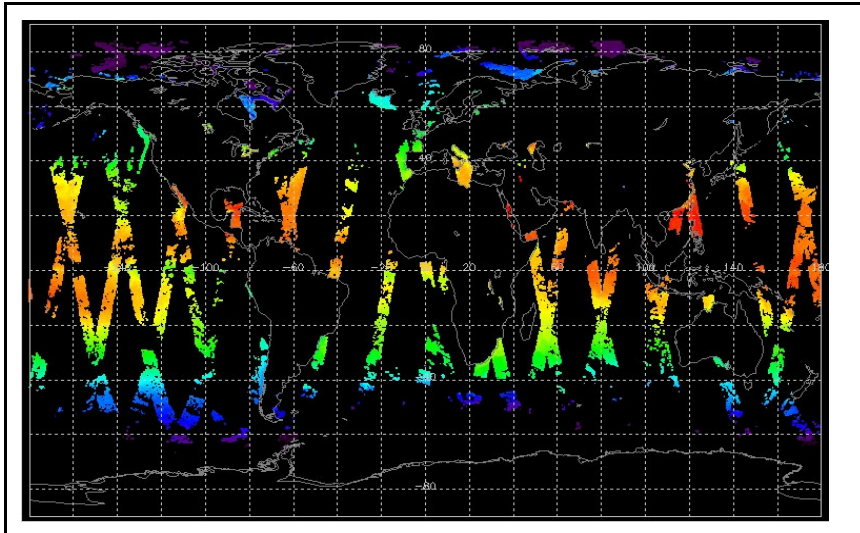

Comments None

NB: METEO products are downloaded early morning, while their existence on the server is checked late morning which may explain inconsistencies between the above METEO map and the number of stated products