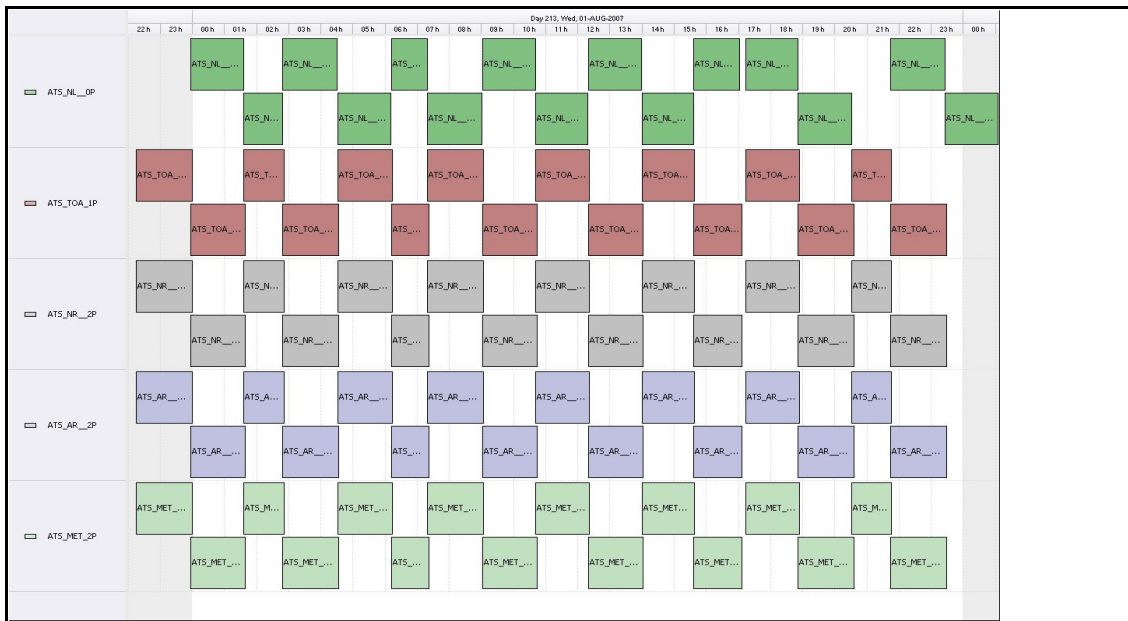

DPQC Daily Check of AATSR Data

01-Aug-07

DATA ACQUISITION DATE: 01-Aug-07
INSPECTION DATE: 02-Aug-07

Previous Instrument Operational Events	
27-Jul-07	Nothing planned
28-Jul-07	Nothing planned
29-Jul-07	Nothing planned
30-Jul-07	Nothing planned
31-Jul-07	Nothing planned

Upcoming Instrument Operational Events	
01-Aug-07	Nothing planned
02-Aug-07	Nothing planned
03-Aug-07	Nothing planned
04-Aug-07	Nothing planned
05-Aug-07	Nothing planned

Daily Gantt Chart

Comments

FLAGS

FLAG

Meteo Products

Data acquisition date: 01-Aug-07 Inspection date: 02-Aug-07

Total # Products: 14
Server Availability: Nominal

Comments: None

Browse Products

Data acquisition date: 01-Aug-07 Inspection date: 02-Aug-07

Source: EDS

Comments: 28326 unavailable

FLAG

Instrument Health

Daily

List of all QA orbit summary files deposited on: 01-Aug-07

Orbit #	Acquired	Comments
28313	31-Jul-07	None
28314	31-Jul-07	None
28317	31-Jul-07	None
28318	31-Jul-07	None
28319	31-Jul-07	None
28320	31-Jul-07	None
28321	31-Jul-07	None
28322	31-Jul-07	None
28323	31-Jul-07	No Viscal Peak
28324	31-Jul-07	No Viscal Peak
28325	31-Jul-07	None
28326	31-Jul-07	None
28327	01-Aug-07	None
28328	01-Aug-07	None

FLAG
FLAG

Daily status from the RAL EDS web-site on: 02-Aug-07

Current Instrument Status: Nominal
Envisat Platform Status: Nominal

Weekly

Latest version of the weekly RAL report on: 02-Aug-07

Out of date by: 17 days

Report Date: 16-Jul-07
Anomalies: Envisat OCM this week: AATSR was unavailable from 22:05:08 July 16 until 07:10:47 July 17.
Filter: Most orbits within nominal range.
Telemetry Quality: Poor midweek - for some orbits up to ~500 packets/orbit corrupted
Missing/Late Deliveries: Friday, Saturday & Sunday: Delayed until following Tuesday