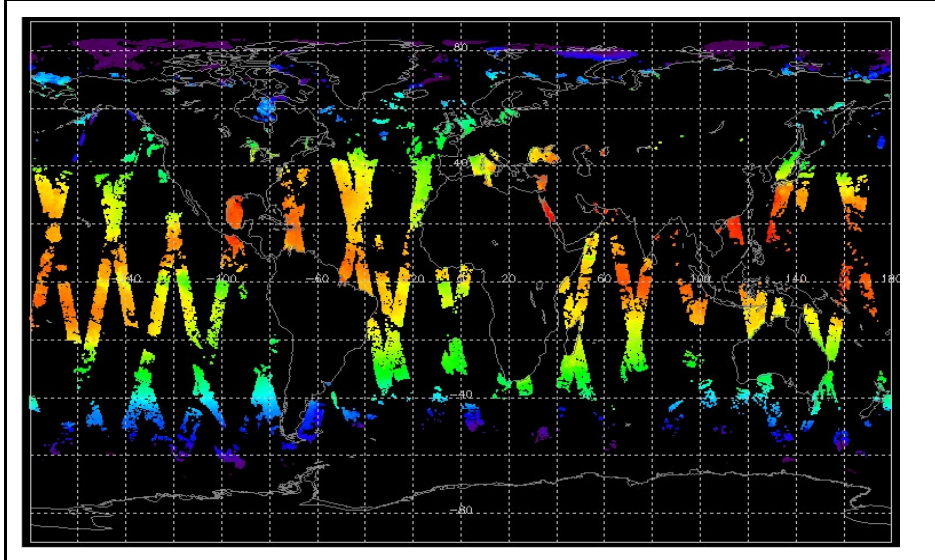

Browse Map

Map of browse products for: 31-Jul-07

Comments Browse products not retrieved

Meteo Map

Map of meteo products for: 31-Jul-07

Comments None

NB: METEO products are downloaded early morning, while their existence on the server is checked late morning which may explain inconsistencies between the above METEO map and the number of stated products