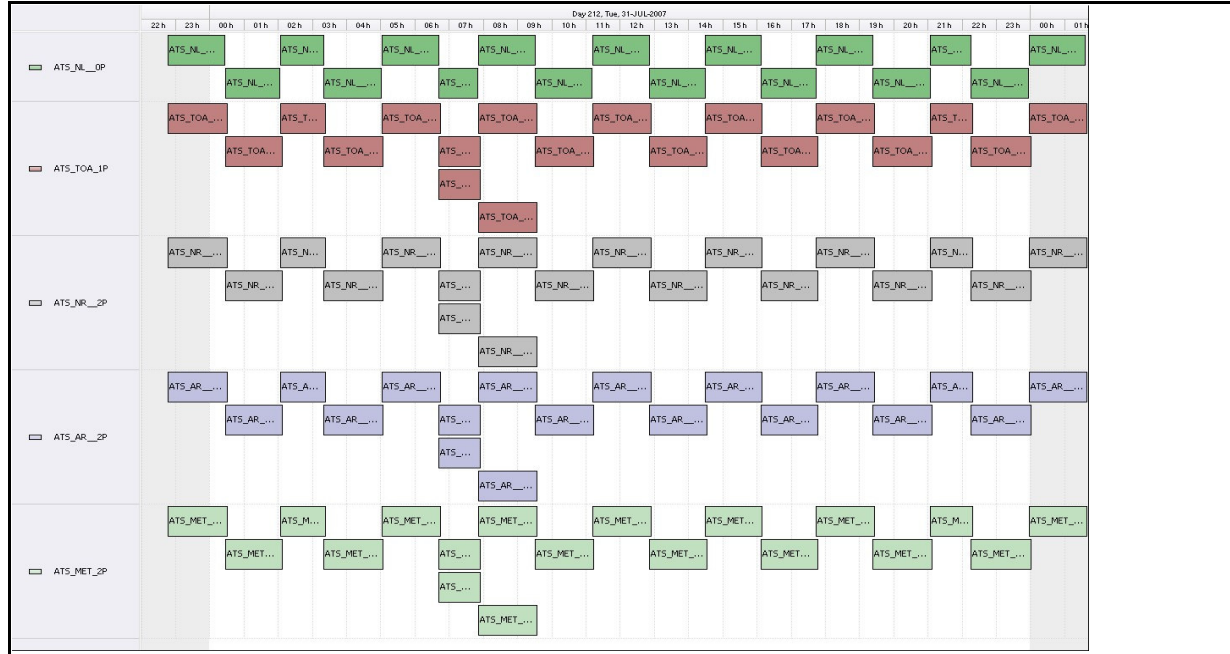

DPQC Daily Check of AATSR Data

31-Jul-07

DATA ACQUISITION DATE: 31-Jul-07
INSPECTION DATE: 01-Aug-07

--> Go to 'Product Generation' sheet to select date

Previous Instrument Operational Events	
26-Jul-07	Nothing planned
27-Jul-07	Nothing planned
28-Jul-07	Nothing planned
29-Jul-07	Nothing planned
30-Jul-07	Nothing planned

Upcoming Instrument Operational Events	
31-Jul-07	Nothing planned
01-Aug-07	Nothing planned
02-Aug-07	Nothing planned
03-Aug-07	Nothing planned
04-Aug-07	Nothing planned

Daily Gantt Chart

Comments: None

FLAGS

Meteo Products

Data acquisition date: 31-Jul-07 Inspection date: 01-Aug-07

Total # Products: 18
Server Availability: Nominal

Comments: None

Browse Products

Data acquisition date: 31-Jul-07 Inspection date: 01-Aug-07

Source: EDS

Comments: None

Instrument Health

Daily

List of all QA orbit summary files deposited on: 31-Jul-07

Daily status from the RAL EDS web-site on: 01-Aug-07

Current Instrument Status: Nominal
Envisat Platform Status: Nominal

Orbit #	Acquired	Comments
28301	30-Jul-07	None
28303	30-Jul-07	None
28304	30-Jul-07	High Jitter
28305	30-Jul-07	None
28306	30-Jul-07	None
28307	30-Jul-07	No Viscal Peak
28308	30-Jul-07	No Viscal Peak
28309	30-Jul-07	No Viscal Peak
28310	30-Jul-07	None
28311	30-Jul-07	None
28312	31-Jul-07	None
28315	31-Jul-07	None

FLAG

FLAG
FLAG
FLAG

Weekly

Latest version of the weekly RAL report on: 01-Aug-07

Out of date by: 16 days

Report Date: 16-Jul-07
Anomalies: Envisat OCM this week: AATSR was unavailable from 22:05:08 July 16 until 07:10:47 July 17.
Jitter: Most orbits within nominal range.
Telemetry Quality: Poor midweek - for some orbits up to ~500 packets/orbit corrupted
Missing/Late Deliveries: Friday, Saturday & Sunday: Delayed until following Tuesday