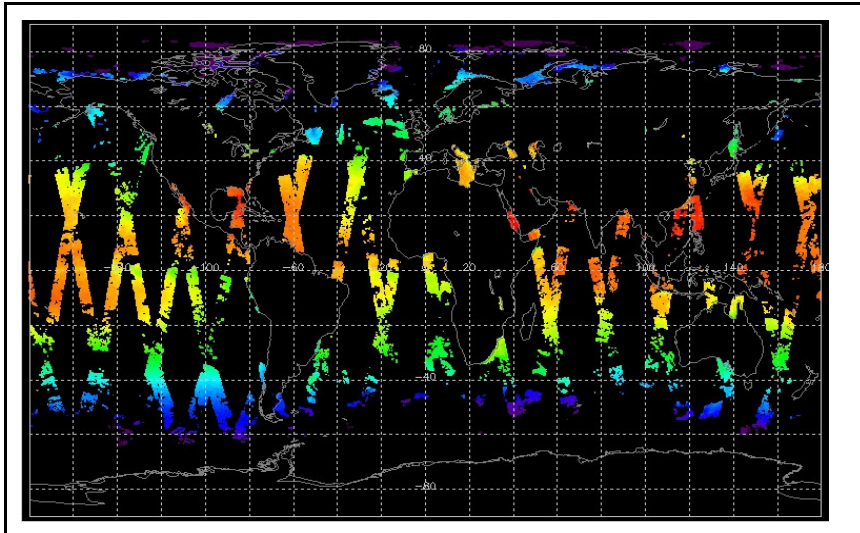

Comments None

NB: METEO products are downloaded early morning, while their existence on the server is checked late morning which may explain inconsistencies between the above METEO map and the number of stated products