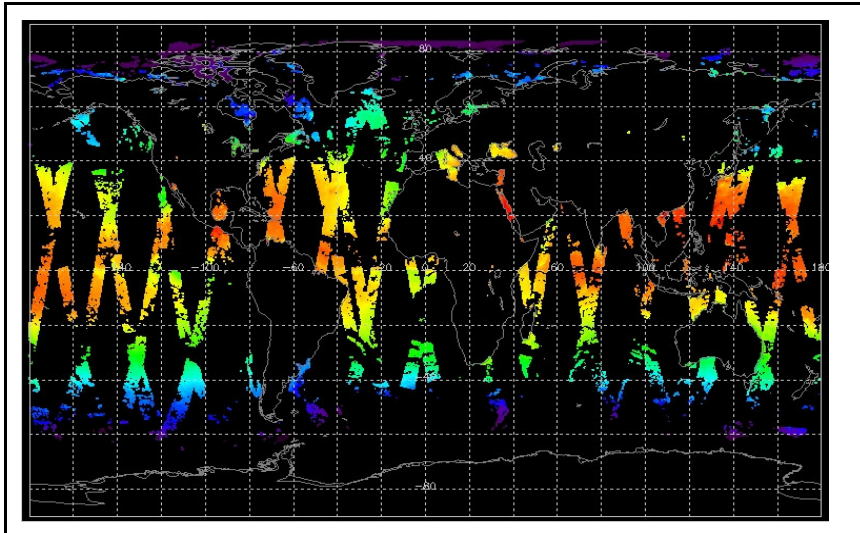

Comments None

NB: METEO products are downloaded early morning, while their existence on the server is checked late morning which may explain inconsistencies between the above METEO map and the number of stated products