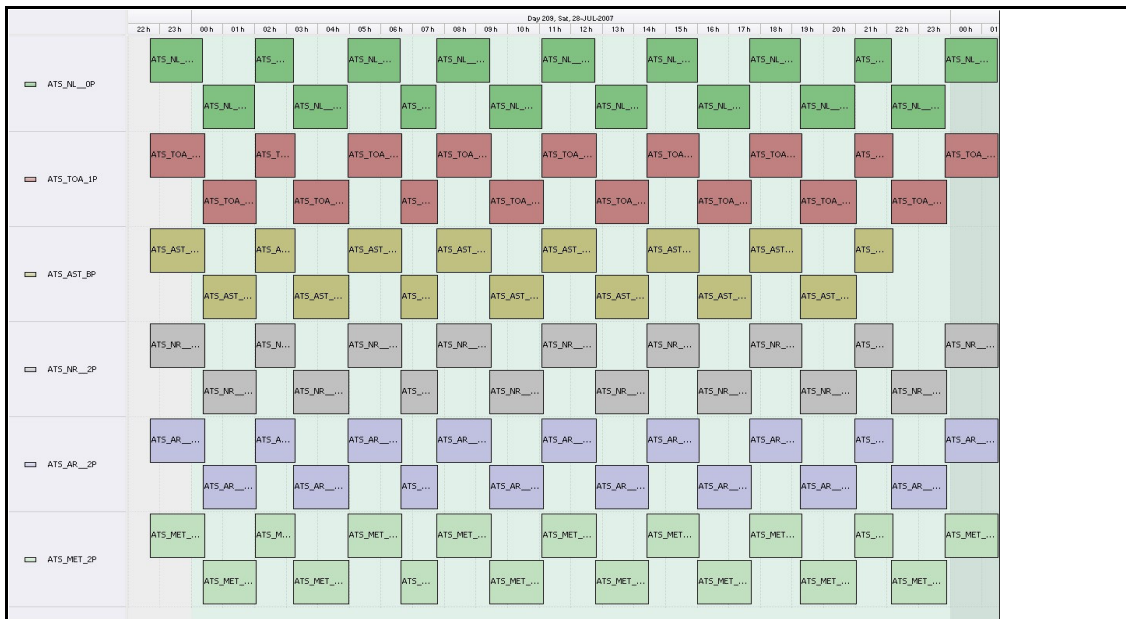

DPQC Daily Check of AATSR Data

28-Jul-07

DATA ACQUISITION DATE:	28-Jul-07
INSPECTION DATE:	30-Jul-07

Previous Instrument Operational Events	
23-Jul-07	Nothing planned
24-Jul-07	Nothing planned
25-Jul-07	Nothing planned
26-Jul-07	Nothing planned
27-Jul-07	Nothing planned

Upcoming Instrument Operational Events	
28-Jul-07	Nothing planned
29-Jul-07	Nothing planned
30-Jul-07	Nothing planned
31-Jul-07	Nothing planned
01-Aug-07	Nothing planned

Daily Gantt Chart

Comments	None

FLAGS

Meteo Products

Data acquisition date:	28-Jul-07	Inspection date:	30-Jul-07

Total # Products:	16
Server Availability:	Nominal

Comments	None

Browse Products

Data acquisition date:	28-Jul-07	Inspection date:	30-Jul-07

Source	EDS

Comments	None

Instrument Health

Daily

List of all QA orbit summary files deposited on:	28-Jul-07

Orbit #	Acquired	Comments
28260	27-Jul-07	None
28261	27-Jul-07	None
28262	27-Jul-07	None
28263	27-Jul-07	None
28264	27-Jul-07	None
28265	27-Jul-07	No viscal peak
28266	27-Jul-07	no viscal peak
28267	27-Jul-07	None
28268	27-Jul-07	None
28269	28-Jul-07	None
28270	28-Jul-07	None
28271	28-Jul-07	None
28272	28-Jul-07	None
28273	28-Jul-07	None

FLAG FLAG

Daily status from the RAL EDS web-site on:	30-Jul-07

Current Instrument Status:	Nominal
Envisat Platform Status:	Nominal

Weekly

Latest version of the weekly RAL report on:	30-Jul-07

Out of date by:	14 days

Report Date	16-Jul-07
Anomalies	Envisat OCM this week: AATSR was unavailable from 22:05:08 July 16 until 07:10:47 July 17. Filter: Most orbits within nominal range. Filometry Quality: Poor midweek - for some orbits up to ~500 packets/orbit corrupted Friday: Delayed until following Tuesday Saturday: Delayed until following Tuesday Sunday: Delayed until following Tuesday