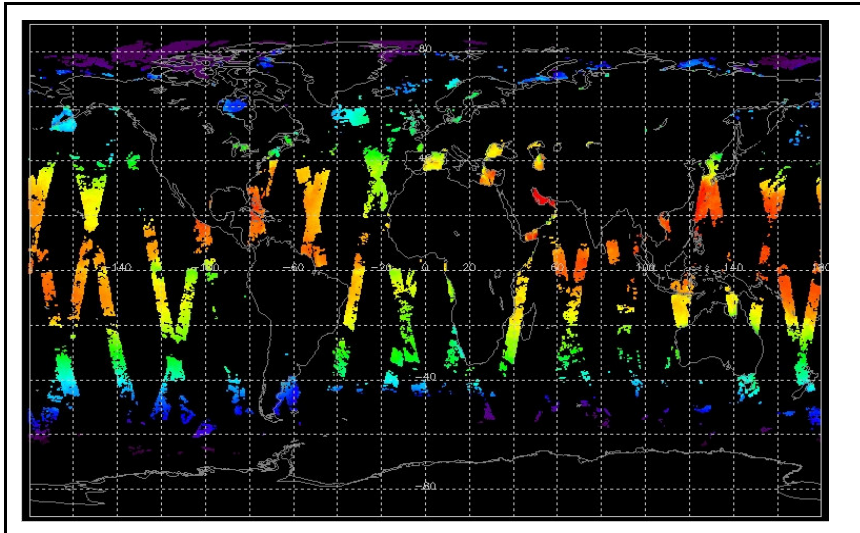

Comments None

NB: METEO products are downloaded early morning, while their existence on the server is checked late morning which may explain inconsistencies between the above METEO map and the number of stated products