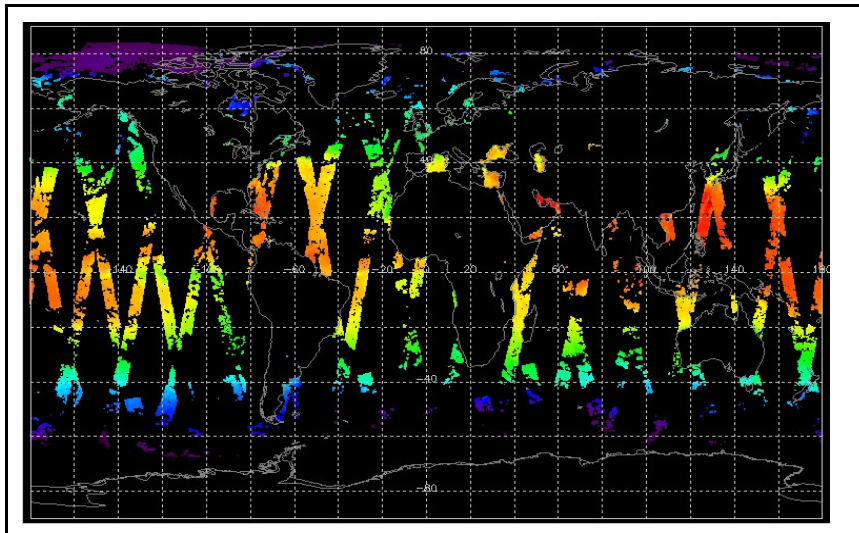

Comments None

NB: METEO products are downloaded early morning, while their existence on the server is checked late morning which may explain inconsistencies between the above METEO map and the number of stated products