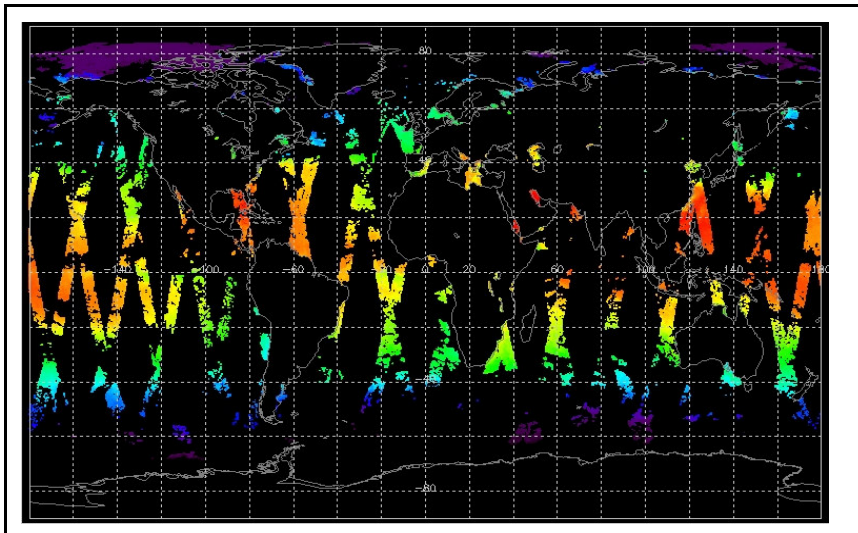

Browse Map

Map of browse products for: 23-Jul-07

Comments None

Meteo Map

Map of meteo products for: 23-Jul-07

Comments None

NB: METEO products are downloaded early morning, while their existence on the server is checked late morning which may explain inconsistencies between the above METEO map and the number of stated products