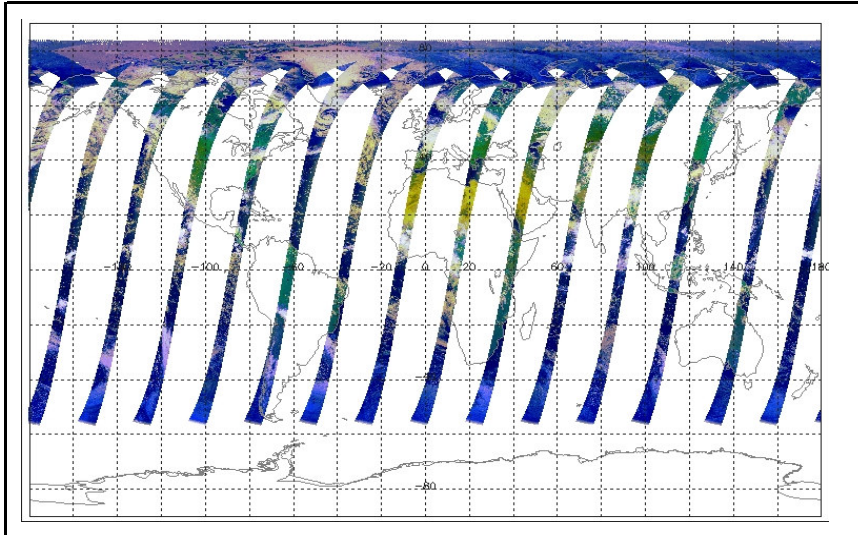

Browse Map

Map of browse products for: 23-Jul-07

Comments None

Meteo Map

Map of meteo products for: 23-Jul-07