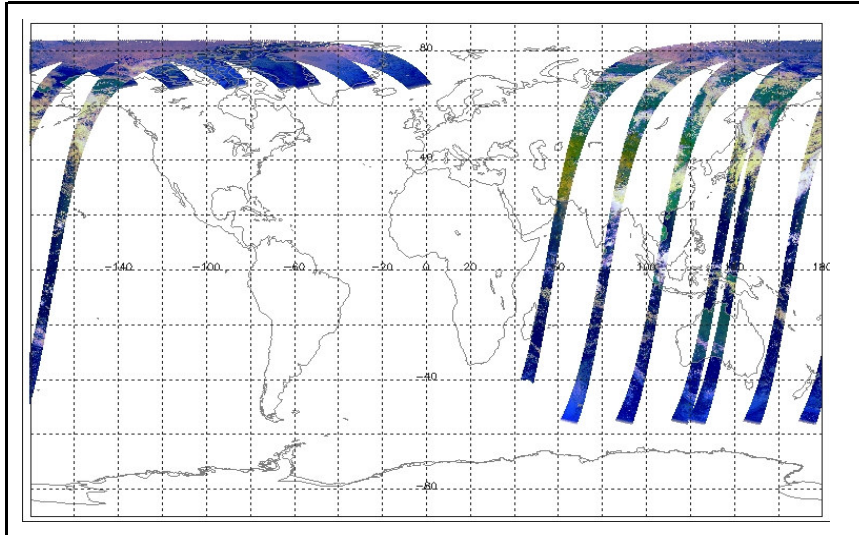

Browse Map

Map of browse products for: 22-Jul-07

Comments None

Meteo Map

Map of meteo products for: 22-Jul-07