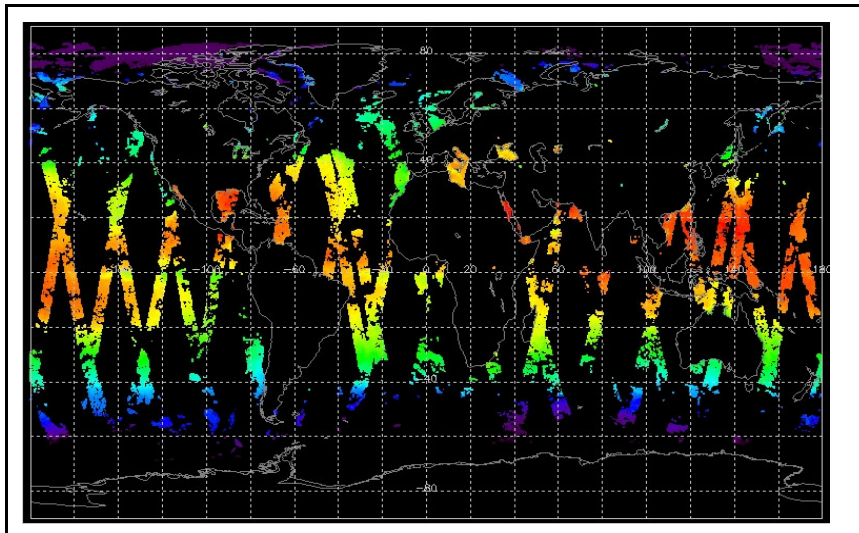

Comments None

NB: METEO products are downloaded early morning, while their existence on the server is checked late morning which may explain inconsistencies between the above METEO map and the number of stated products