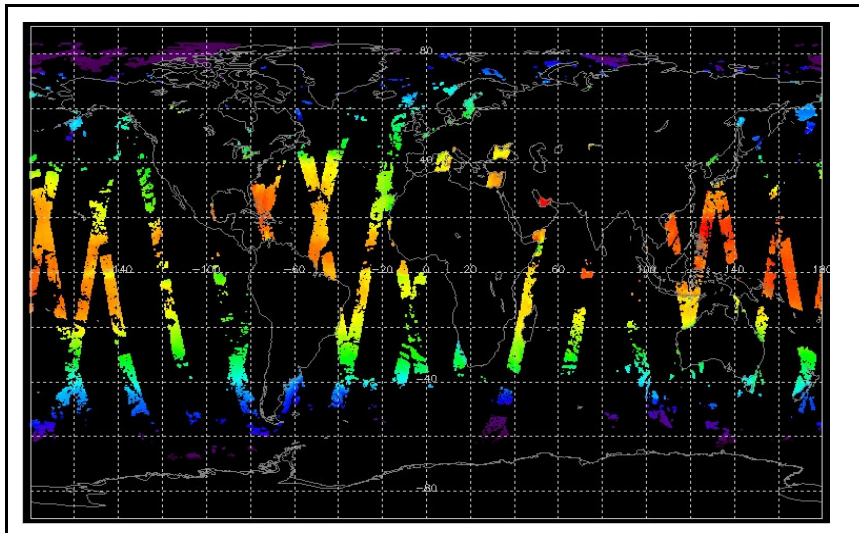

Comments None

NB: METEO products are downloaded early morning, while their existence on the server is checked late morning which may explain inconsistencies between the above METEO map and the number of stated products