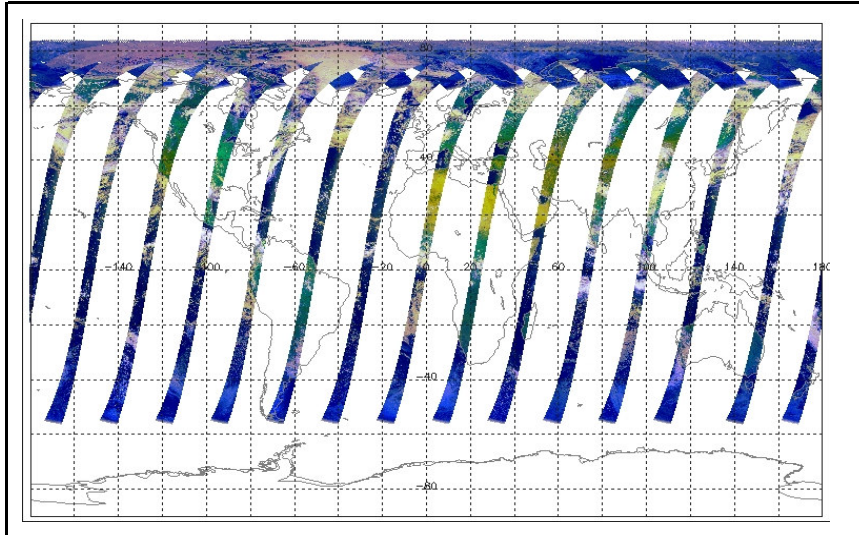

Browse Map

Map of browse products for: 21-Jul-07

Comments None

Meteo Map

Map of meteo products for: 21-Jul-07