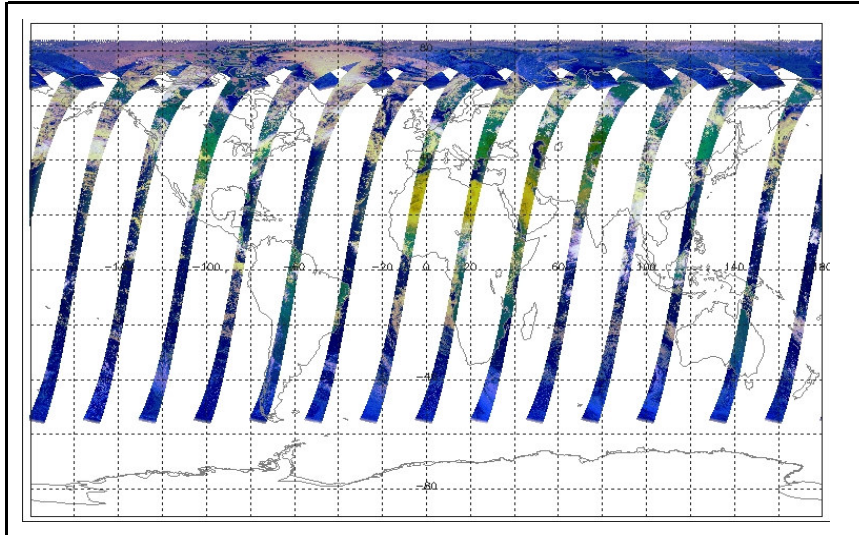

Browse Map

Map of browse products for: 20-Jul-07

Comments None

Meteo Map

Map of meteo products for: 20-Jul-07