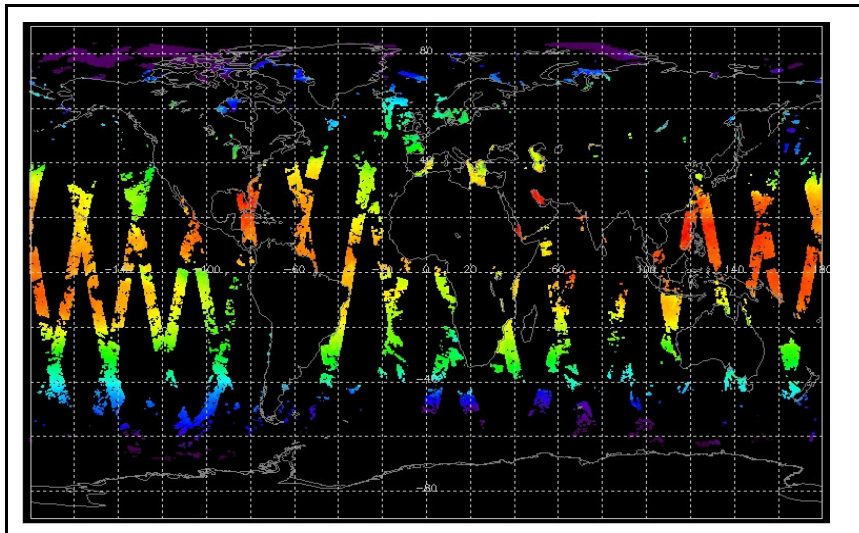

Comments None

NB: METEO products are downloaded early morning, while their existence on the server is checked late morning which may explain inconsistencies between the above METEO map and the number of stated products