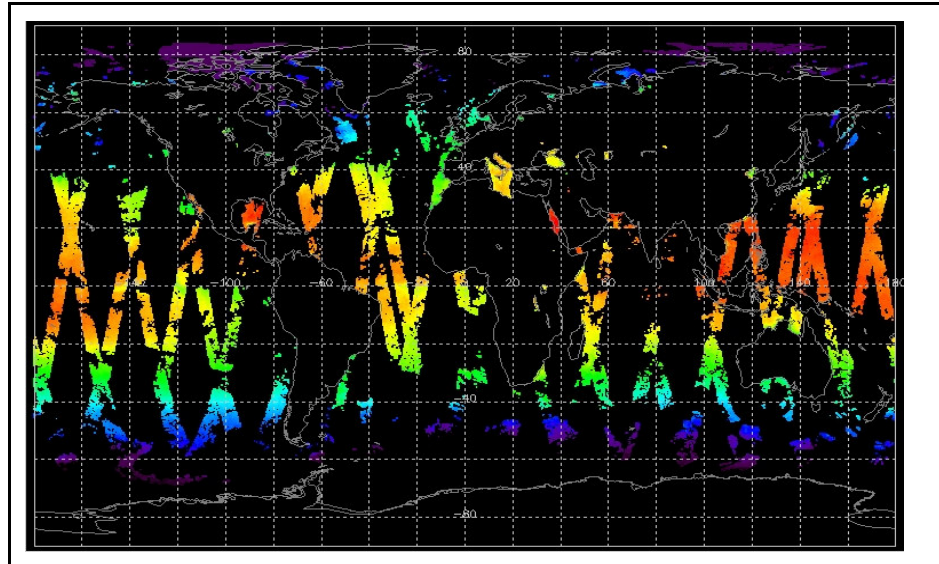

Comments None

NB: METEO products are downloaded early morning, while their existence on the server is checked late morning which may explain inconsistencies between the above METEO map and the number of stated products