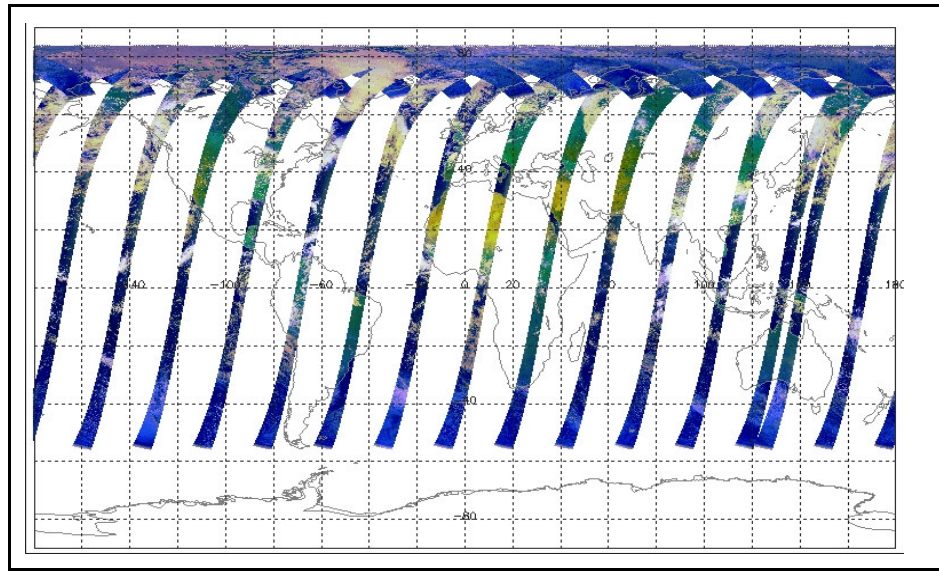

Browse Map

Map of browse products for: 19-Jul-07

Comments None

Meteo Map

Map of meteo products for: 19-Jul-07