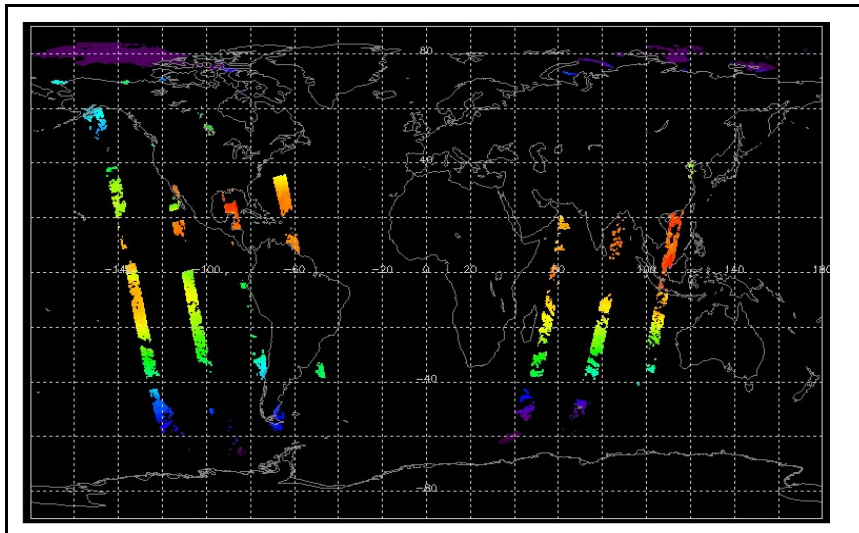

Browse Map

Map of browse products for: 16-Jul-07

Comments

Meteo Map

Map of meteo products for: 16-Jul-07

Comments

NB: METEO products are downloaded early morning, while their existence on the server is checked late morning which may explain inconsistencies between the above METEO map and the number of stated products