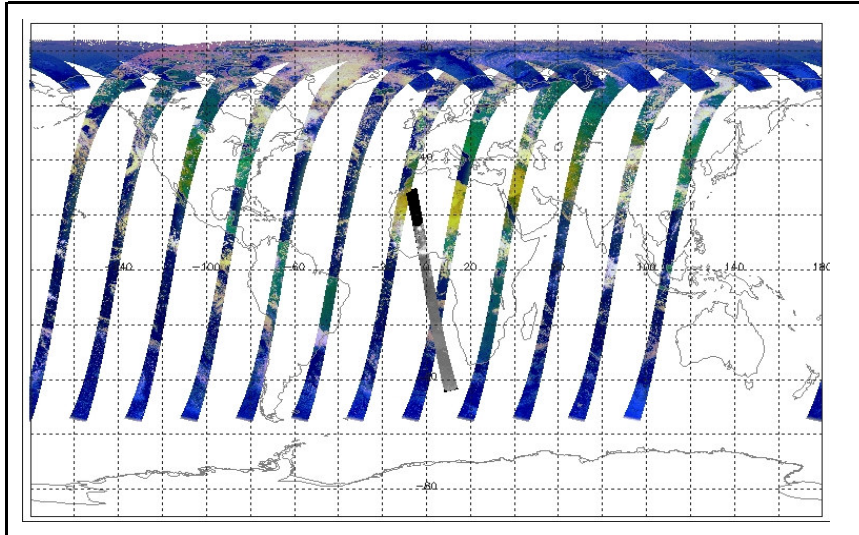

Browse Map

Map of browse products for: 16-Jul-07

Comments

Meteo Map

Map of meteo products for: 16-Jul-07