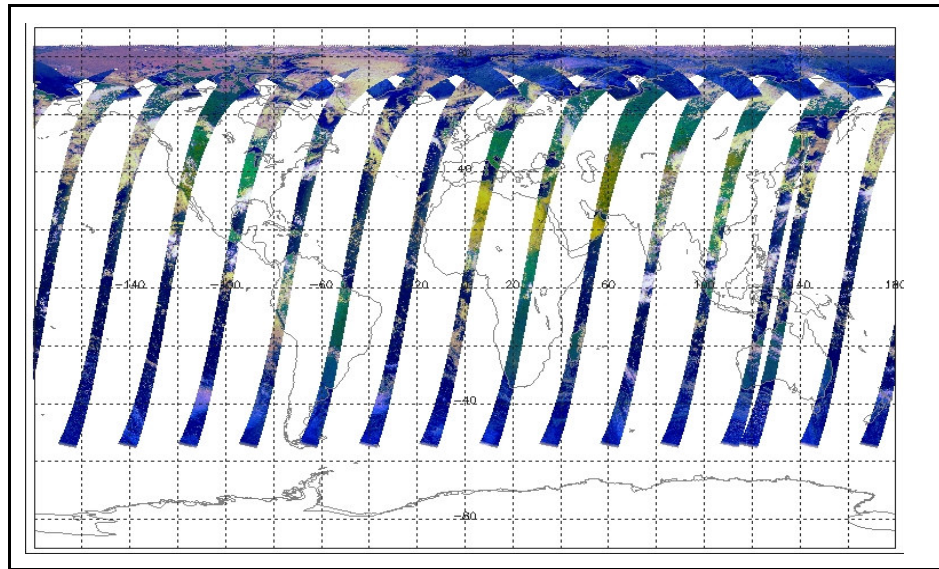

Browse Map

Map of browse products for: 15-Jul-07

Comments

Meteo Map

Map of meteo products for: 15-Jul-07