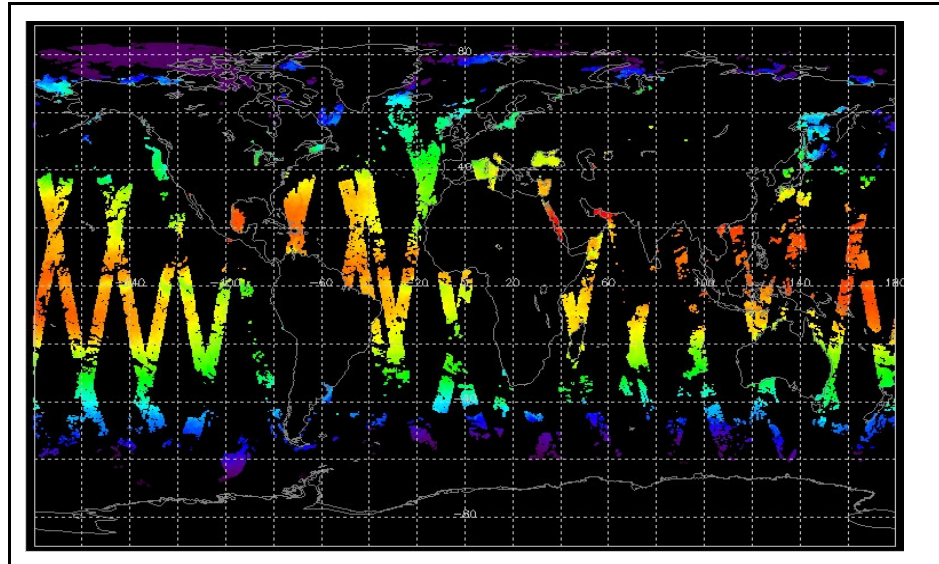

Browse Map

Map of browse products for: 15-Jul-07

Comments

Meteo Map

Map of meteo products for: 15-Jul-07

Comments

NB: METEO products are downloaded early morning, while their existence on the server is checked late morning which may explain inconsistencies between the above METEO map and the number of stated products