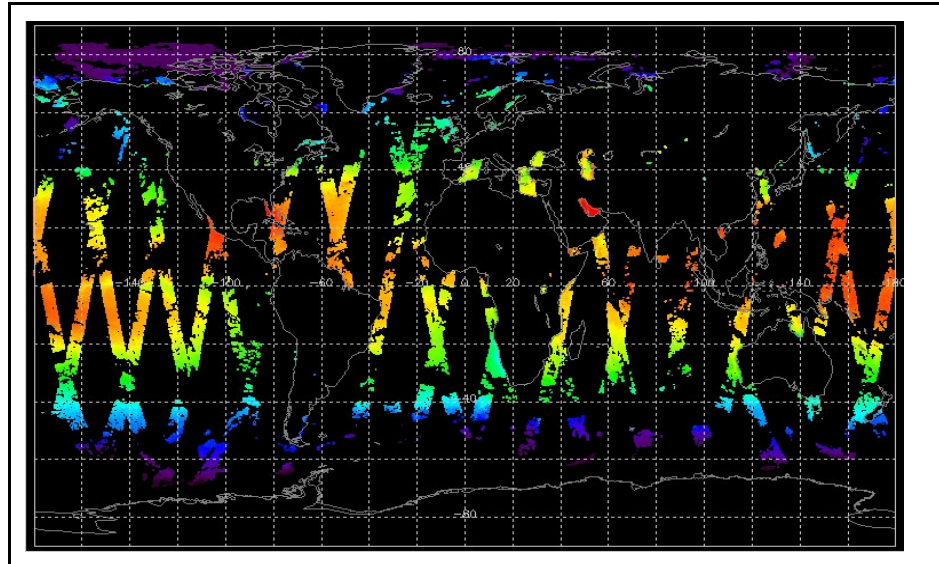

Browse Map

Map of browse products for: 14-Jul-07

Comments

Meteo Map

Map of meteo products for: 14-Jul-07

Comments

NB: METEO products are downloaded early morning, while their existence on the server is checked late morning which may explain inconsistencies between the above METEO map and the number of stated products