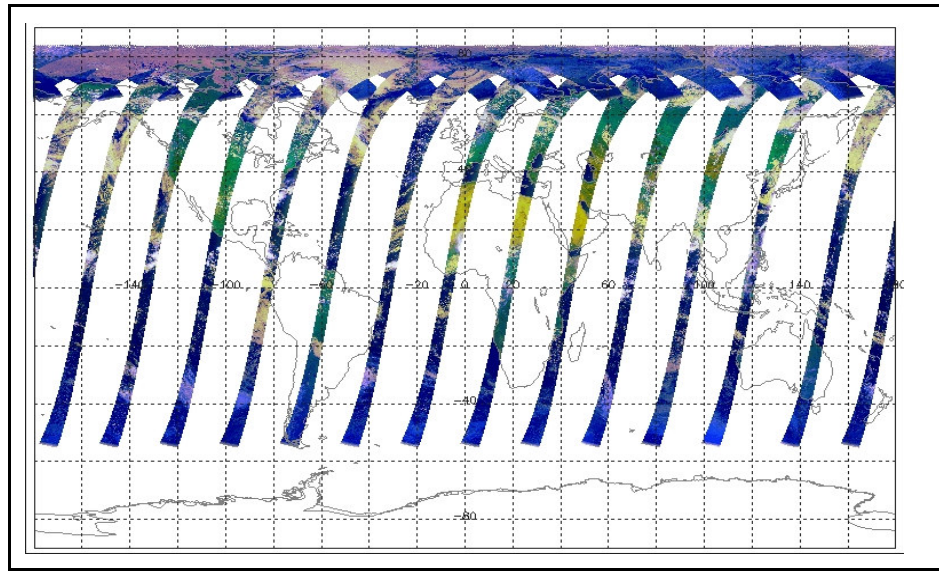

Browse Map

Map of browse products for: 14-Jul-07

Comments

Meteo Map

Map of meteo products for: 14-Jul-07