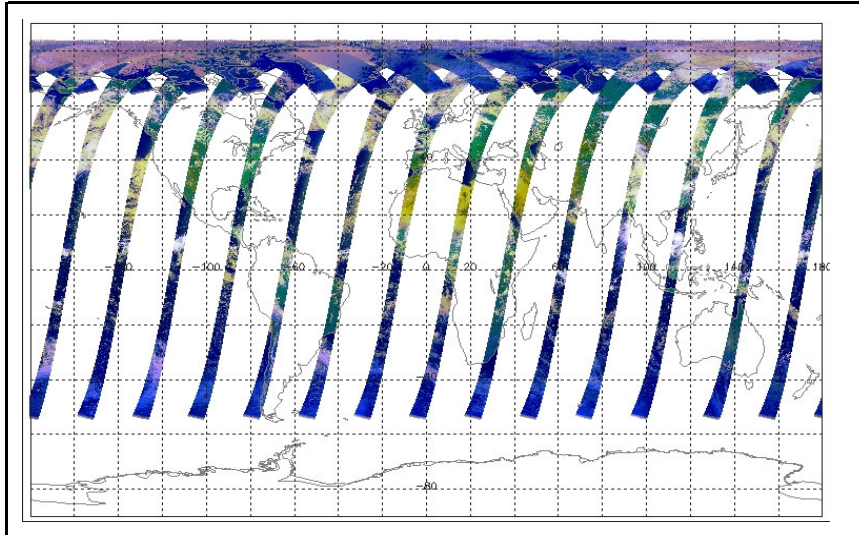

Browse Map

Map of browse products for: 10-Jul-07

Comments

Meteo Map

Map of meteo products for: 10-Jul-07