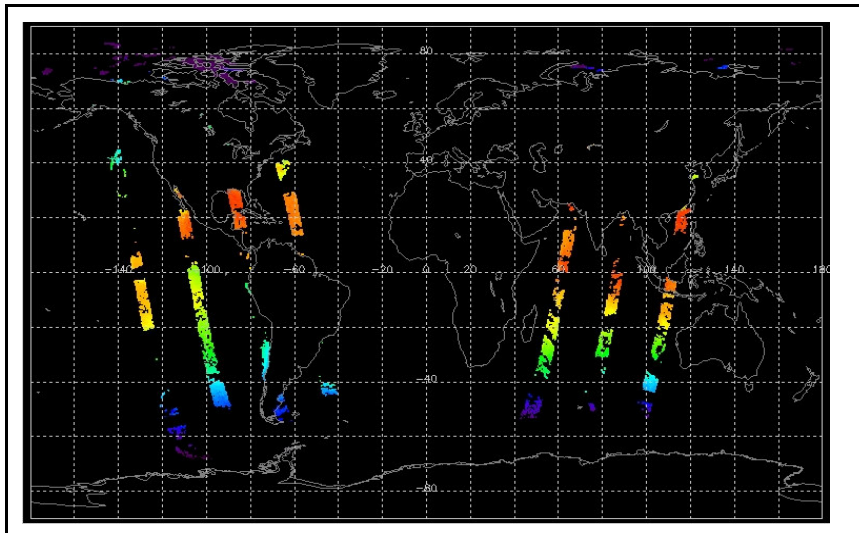

Comments

NB: METEO products are downloaded early morning, while their existence on the server is checked late morning which may explain inconsistencies between the above METEO map and the number of stated products