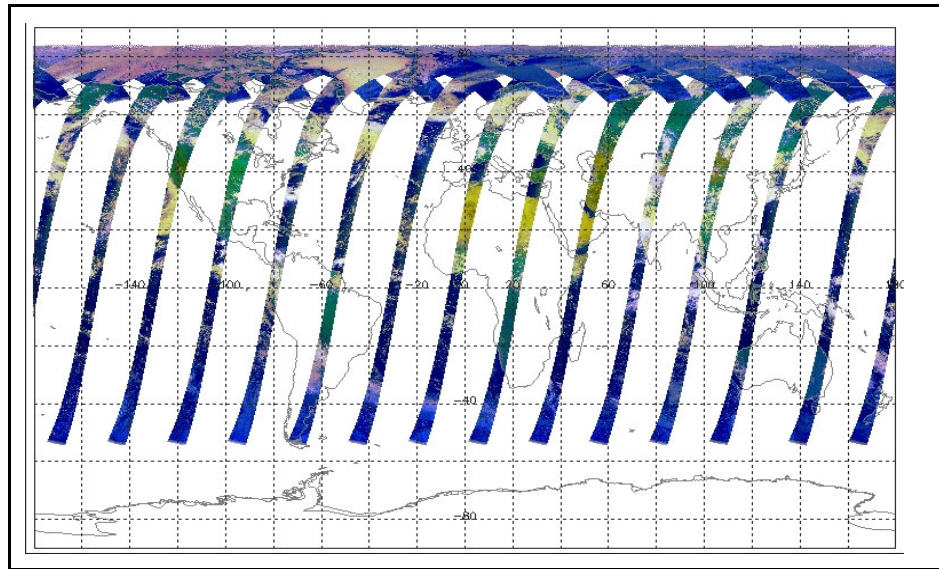

Browse Map

Map of browse products for: 08-Jul-07

Comments

Meteo Map

Map of meteo products for: 08-Jul-07