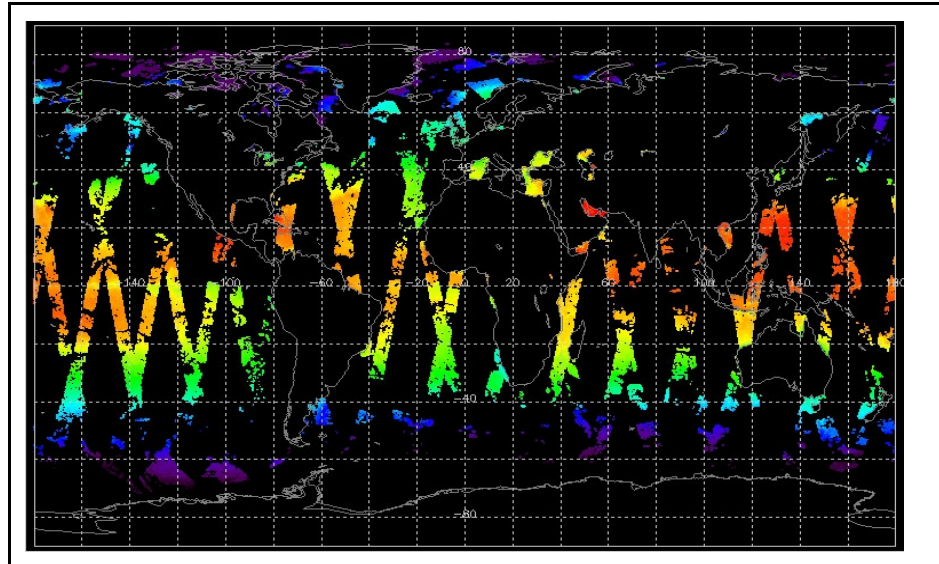

Browse Map

Map of browse products for: 08-Jul-07

Comments

Meteo Map

Map of meteo products for: 08-Jul-07

Comments

NB: METEO products are downloaded early morning, while their existence on the server is checked late morning which may explain inconsistencies between the above METEO map and the number of stated products