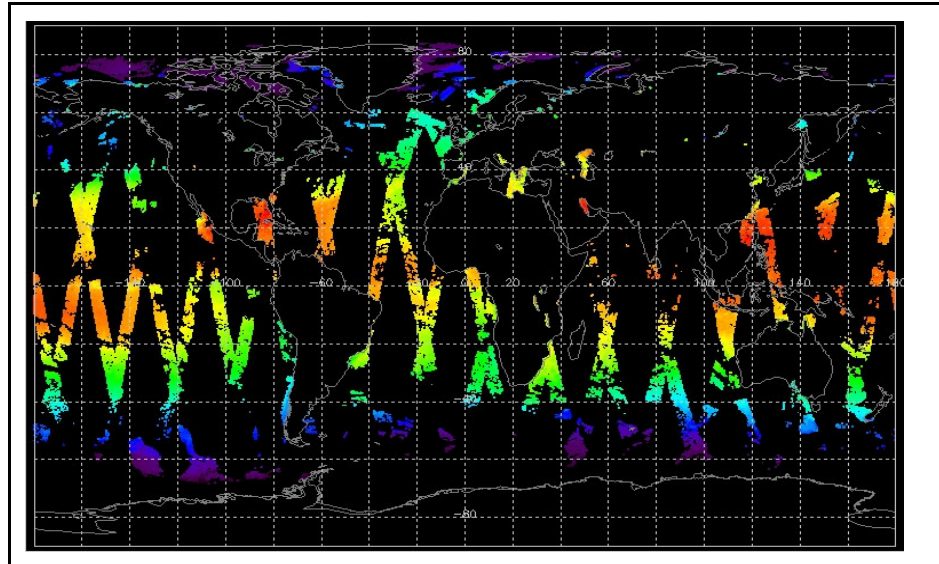

Browse Map

Map of browse products for: 07-Jul-07

Comments

Meteo Map

Map of meteo products for: 07-Jul-07

Comments

NB: METEO products are downloaded early morning, while their existence on the server is checked late morning which may explain inconsistencies between the above METEO map and the number of stated products