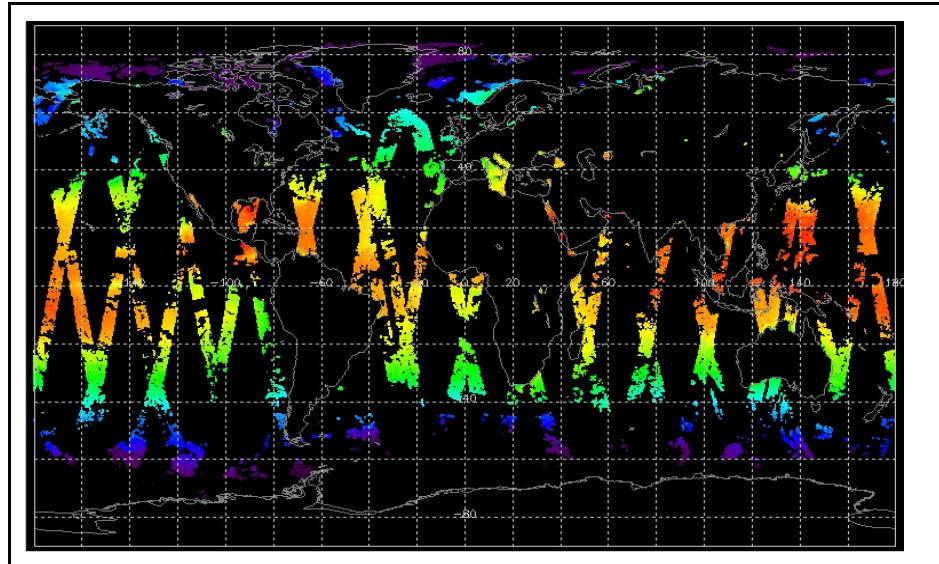

Browse Map

Map of browse products for: 06-Jul-07

Comments

Meteo Map

Map of meteo products for: 06-Jul-07

Comments

NB: METEO products are downloaded early morning, while their existence on the server is checked late morning which may explain inconsistencies between the above METEO map and the number of stated products