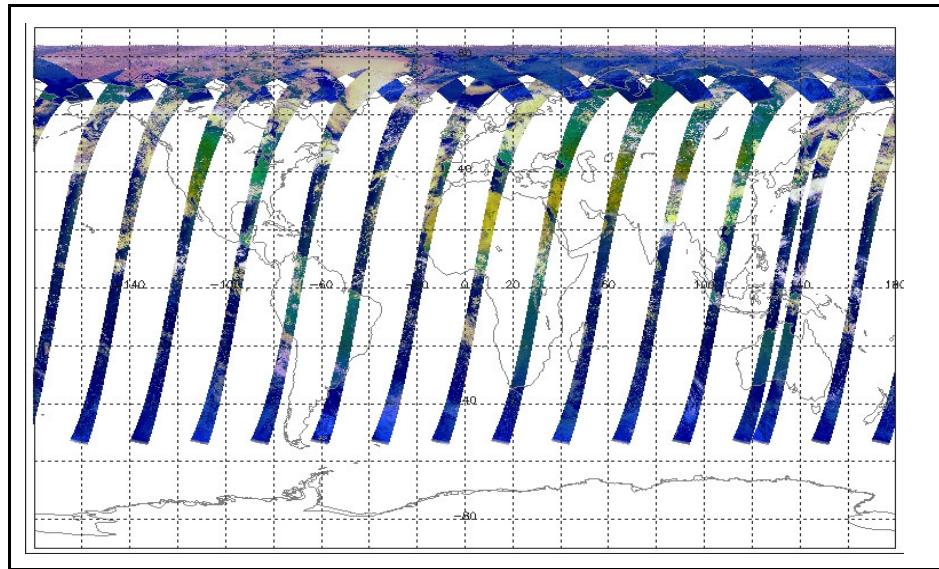

Browse Map

Map of browse products for: 06-Jul-07

Comments

Meteo Map

Map of meteo products for: 06-Jul-07