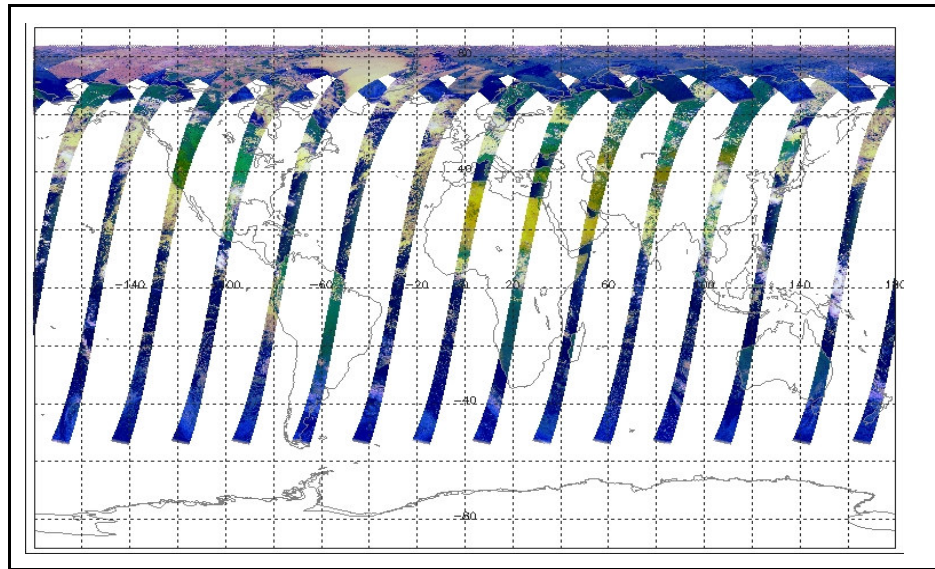

Browse Map

Map of browse products for: 05-Jul-07

Comments

Meteo Map

Map of meteo products for: 05-Jul-07