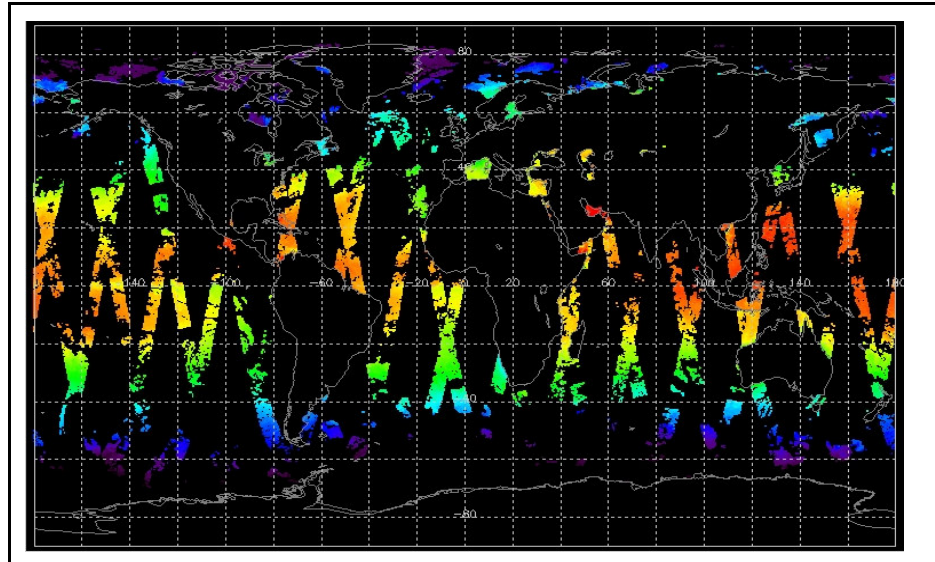

Browse Map

Map of browse products for: 05-Jul-07

Comments

Meteo Map

Map of meteo products for: 05-Jul-07

Comments

NB: METEO products are downloaded early morning, while their existence on the server is checked late morning which may explain inconsistencies between the above METEO map and the number of stated products