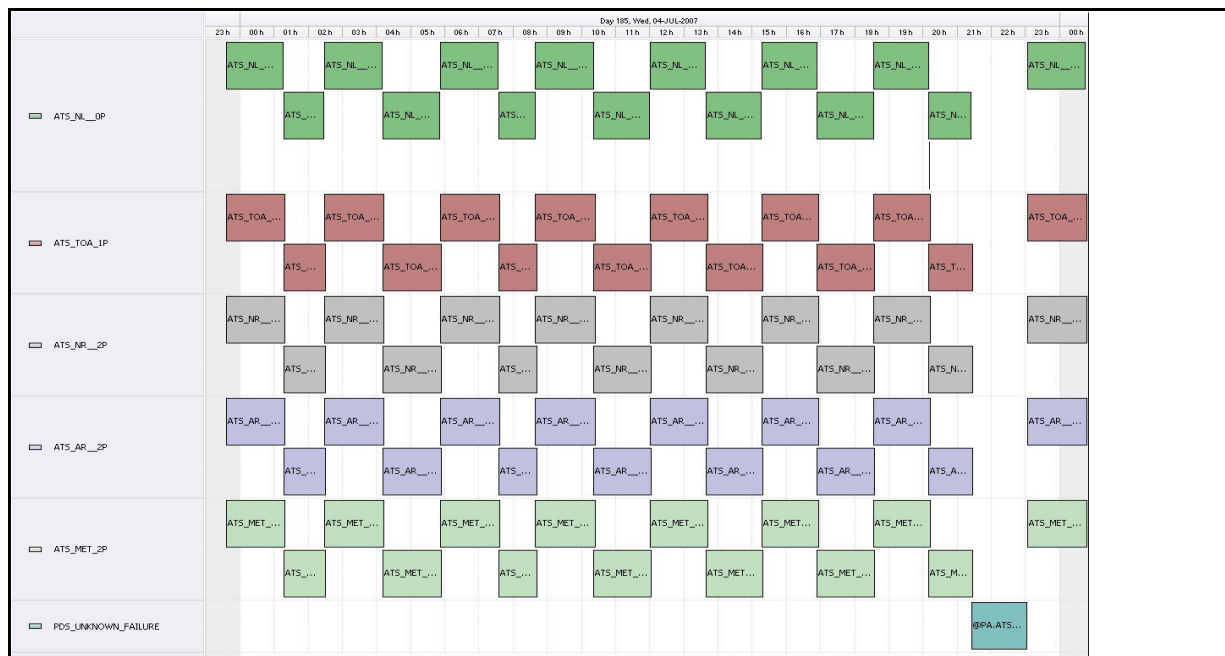

DPQC Daily Check of AATSR Data

04-Jul-07

DATA ACQUISITION DATE: 04-Jul-07
INSPECTION DATE: 05-Jul-07

--> Go to 'Product Generation' sheet to select date

Move Daily Maps

Previous Instrument Operational Events	
29-Jun-07	Nothing planned
30-Jun-07	Nothing planned
01-Jul-07	Nothing planned
02-Jul-07	AATSR IPF 6.01 operational Kiruna & ESRIN
03-Jul-07	Nothing planned

Upcoming Instrument Operational Events	
04-Jul-07	Nothing planned
05-Jul-07	Nothing planned
06-Jul-07	Nothing planned
07-Jul-07	Nothing planned
08-Jul-07	Nothing planned

Daily Gantt Chart

Update

Comments Missing L0 (#1) data unknown cause

FLAGS

FLAG

Meteo Products

Data acquisition date: 04-Jul-07 Inspection date: 05-Jul-07

Total # Products: 14
Server Availability: Nominal

Comments None

Browse Products

Data acquisition date: 04-Jul-07 Inspection date: 05-Jul-07

Source: DDS

Comments None

Instrument Health

Daily

List of all QA orbit summary files deposited on: 04-Jul-07

Daily status from the RAL EDS web-site on: 05-Jul-07

Current Instrument Status: Nominal
Envisat Platform Status: Nominal

Orbit #	Acquired	Comments
27916	03-Jul-07	High Jitter
27917	03-Jul-07	High Jitter
27918	03-Jul-07	High Jitter
27919	03-Jul-07	High Jitter
27920	03-Jul-07	High Jitter
27921	03-Jul-07	High Jitter
27922	03-Jul-07	No Viscal Peak
27923	03-Jul-07	No Viscal Peak
27924	03-Jul-07	High Jitter
27925	03-Jul-07	High Jitter
27926	04-Jul-07	None
27927	04-Jul-07	High Jitter
27928	04-Jul-07	None

FLAG
FLAG
FLAG
FLAG
FLAG
FLAG
FLAG
FLAG
FLAG
FLAG

Weekly

Latest version of the weekly RAL report on: 05-Jul-07

Out of date by: 10 days

Report Date: 25-Jun-07
Anomalies Jitter-rate above nominal this week.
Jitter: Most orbits above nominal, observed Jitter-rate ~200-340/orbit.
Telemetry Quality: Poor midweek - for some orbits up to ~500 packets/orbit corrupted.