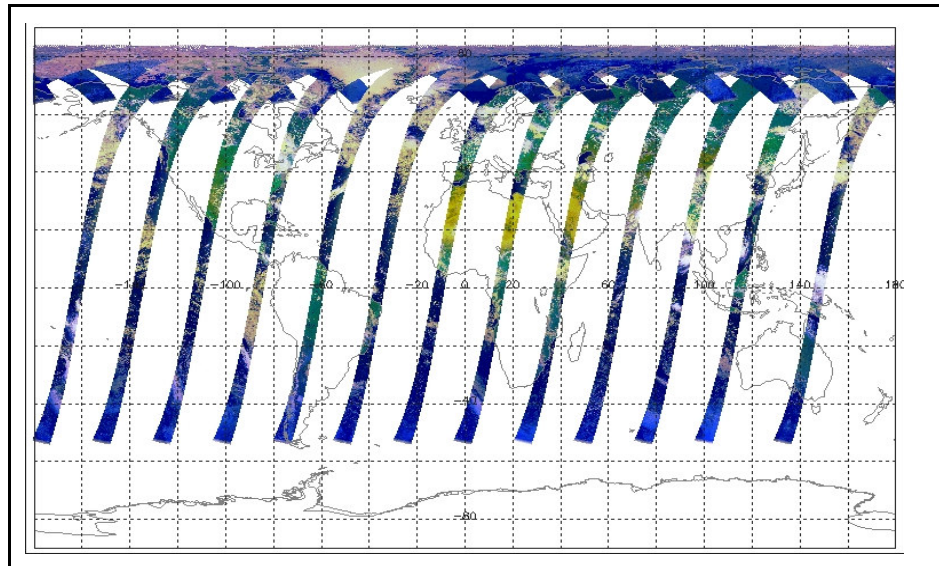

Browse Map

Map of browse products for: 04-Jul-07

Comments

Meteo Map

Map of meteo products for: 04-Jul-07