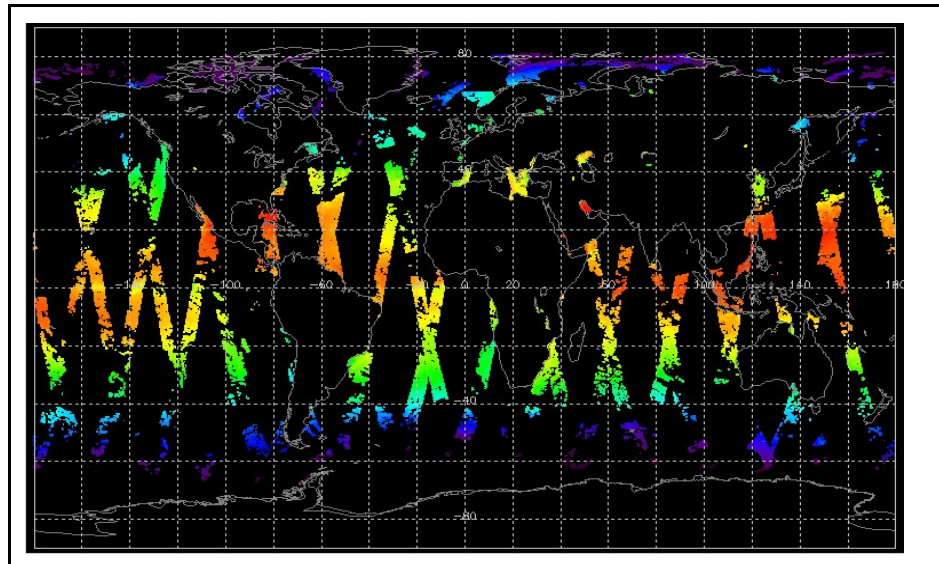

Browse Map

Map of browse products for: 04-Jul-07

Comments

Meteo Map

Map of meteo products for: 04-Jul-07

Comments

NB: METEO products are downloaded early morning, while their existence on the server is checked late morning which may explain inconsistencies between the above METEO map and the number of stated products